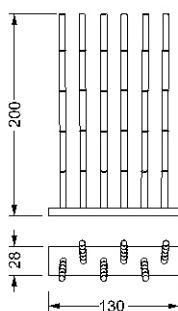

# BAMBOO PIANTANA

DISEGNO REFLEX

Lampada da terra con base in legno laccato nero beluga lucido e steli in vetro borosilicato rigato e sabbato. Impianto luce LED.

*Floor lamp with wooden base shiny nero beluga lacquered and borosilicate glass stems in ribbed and sandblasted finish. LED lighting.*

MISURE STANDARD/STANDARD SIZE/STANDARDGRÖSSEN/MESURES STANDARDS

3 steli / stems / Rohre / tiges  
115W LED STRIP 12V 2700-3000K  
84 x 28 x 200 h

0,39 60

6 steli / stems / Rohre / tiges  
230W LED STRIP 12V 2700-3000K  
130 x 28 x 200 h

0,86 120

mc kg