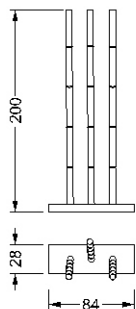

# BAMBOO PIANTANA

DISEGNO REFLEX

Lampada da terra con base in legno laccato nero beluga lucido e steli in vetro borosilicato rigato e sabbato. Impianto luce LED.

*Floor lamp with wooden base shiny nero beluga lacquered and borosilicate glass stems in ribbed and sandblasted finish. LED lighting.*

MISURE STANDARD/STANDARD SIZE/STANDARDGRÖSSEN/MESURES STANDARDS

3 steli / stems / Rohre / tiges  
115W LED STRIP 12V 2700-3000K  
84 x 28 x 200 h

0,39 60

6 steli / stems / Rohre / tiges  
230W LED STRIP 12V 2700-3000K  
130 x 28 x 200 h

0,86 120

mc kg