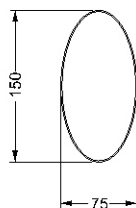

# CHARLEY SPECCHIO

DISEGNO REFLEX

mc kg

Specchio ovale con meccanismo trasformabile in tavolo. Basamento in poliuretano verniciato nei colori: bianco, nero, rosso.

Oval mirror with mechanism to be transformed into a table. Basement in paintend polyurethane in the colours: white, black, red.

## MISURE STANDARD/STANDARD SIZE/STANDARDGRÖSSEN/MESURES STANDARDS

75 x 180 h  
75 x 150 x 78 h Tavolo / Table / Tisch / Table

1,00 80