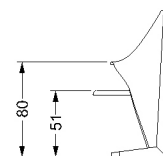

0,41 17

PETALO POLTRONCINA

DISEGNO TULCZINSKY

mc kg

Poltroncina con 2 braccioli. Struttura in legno e base in finitura satinata: ottone (104M), ottone dark (105M), titanium (101M), titanium dark (102M)

Armchair with wooden structure and base in satin finish: brass (104M), dark brass (105M), titanium (101M), dark titanium (102M).