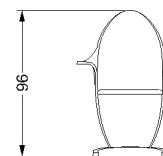

MISURE STANDARD/STANDARD SIZE/STANDARDGRÖSSEN/MESURES STANDARDS

48 x 48 x 96 h

Rivestimento / Upholstery / Bezug / Revêtement

Tessuto / Fabric / Stoff / Tissu AMSTERDAM (Extra)

Pelle / Leather / Leder / Cuir

0,41 17

PETALO POLTRONCINA

DISEGNO TULCZINSKY

mc kg

Poltroncina con 2 braccioli. Struttura in legno e base in finitura satinata: ottone (104M), ottone dark (105M), titanium (101M), titanium dark (102M)

Armchair with wooden structure and base in satin finish: brass (104M), dark brass (105M), titanium (101M), dark titanium (102M).

MISURE STANDARD/STANDARD SIZE/STANDARDGRÖSSEN/MESURES STANDARDS

72 x 48 x 96 h

Rivestimento / Upholstery / Bezug / Revêtement

Tessuto / Fabric / Stoff / Tissu AMSTERDAM (Extra)

Pelle / Leather / Leder / Cuir