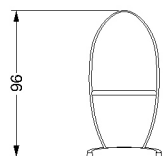

PETALO

DISEGNO TULCZINSKY

£

mc kg

Sedia con struttura in legno e base in finitura satinata: ottone (104M), ottone dark (105M), titanium (101M), titanium dark (102M)

Chair with wooden structure and base in satin finish: brass (104M), dark brass (105M), titanium (101M), dark titanium (102M).

MISURE STANDARD/STANDARD SIZE/STANDARDGRÖSSEN/MESURES STANDARDS

48 x 48 x 96 h

Rivestimento / Upholstery / Bezug / Revêtement

Tessuto / Fabric / Stoff / Tissu AMSTERDAM (Extra)

Pelle / Leather / Leder / Cuir

MISURE STANDARD/STANDARD SIZE/STANDARDGRÖSSEN/MESURES STANDARDS

72 x 48 x 96 h

Rivestimento / Upholstery / Bezug / Revêtement

Tessuto / Fabric / Stoff / Tissu AMSTERDAM (Extra)

Pelle / Leather / Leder / Cuir