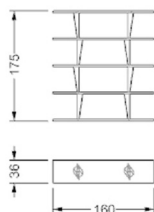

MISURE STANDARD/STANDARD SIZE/STANDARDGRÖSSEN/MESURES STANDARDS

240 x 36 x 175 h

FINITURE OPZIONALI/OPTIONAL FINISH/SONDER-AUSFÜHRUNGEN/FINITIONS EN OPTION

- Divisori in finitura ottone (104M), ottone dark (105M), titanium (101M), titanium dark (102M) o in acciaio graffiato (109M)

Divisions in satin finish: brass (104M), dark brass (105M), titanium (101M), dark titanium (102M) or in scratchy-steel (109M) / Trennelemente Ausführung satiniert: Messing (104M), dark Messing (105M), Titanium (101M), dark Titanium (102M) oder Edelstahl gekratzt (109M) / Séparateurs en finition satiné: laiton (104M), laiton dark (105M), titanium (101M), titanium dark (102M) ou en acier moulé (109M).

MISURE STANDARD/STANDARD SIZE/STANDARDGRÖSSEN/MESURES STANDARDS

320 x 36 x 175 h

FINITURE OPZIONALI/OPTIONAL FINISH/SONDER-AUSFÜHRUNGEN/FINITIONS EN OPTION

- Divisori in finitura ottone (104M), ottone dark (105M), titanium (101M), titanium dark (102M) o in acciaio graffiato (109M)

Divisions in satin finish: brass (104M), dark brass (105M), titanium (101M), dark titanium (102M) or in scratchy-steel (109M) / Trennelemente Ausführung satiniert: Messing (104M), dark Messing (105M), Titanium (101M), dark Titanium (102M) oder Edelstahl gekratzt (109M) / Séparateurs en finition satiné: laiton (104M), laiton dark (105M), titanium (101M), titanium dark (102M) ou en acier moulé (109M).