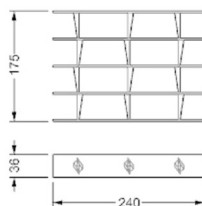

MISURE STANDARD/STANDARD SIZE/STANDARDGRÖSSEN/MESURES STANDARDS

240 x 36 x 175 h

FINITURE OPZIONALI/OPTIONAL FINISH/SONDER-AUSFÜHRUNGEN/FINITIONS EN OPTION

- Divisori in finitura ottone (104M), ottone dark (105M), titanium (101M), titanium dark (102M) o in acciaio graffiato (109M)

Divisions in satin finish: brass (104M), dark brass (105M), titanium (101M), dark titanium (102M) or in scratchy-steel (109M) / Trennelemente Ausführung satiniert: Messing (104M), dark Messing (105M), Titanium (101M), dark Titanium (102M) oder Edelstahl gekratzt (109M) / Séparateurs en finition satiné: laiton (104M), laiton dark (105M), titanium (101M), titanium dark (102M) ou en acier moulé (109M).

MISURE STANDARD/STANDARD SIZE/STANDARDGRÖSSEN/MESURES STANDARDS

320 x 36 x 175 h

FINITURE OPZIONALI/OPTIONAL FINISH/SONDER-AUSFÜHRUNGEN/FINITIONS EN OPTION

- Divisori in finitura ottone (104M), ottone dark (105M), titanium (101M), titanium dark (102M) o in acciaio graffiato (109M)

Divisions in satin finish: brass (104M), dark brass (105M), titanium (101M), dark titanium (102M) or in scratchy-steel (109M) / Trennelemente Ausführung satiniert: Messing (104M), dark Messing (105M), Titanium (101M), dark Titanium (102M) oder Edelstahl gekratzt (109M) / Séparateurs en finition satiné: laiton (104M), laiton dark (105M), titanium (101M), titanium dark (102M) ou en acier moulé (109M).