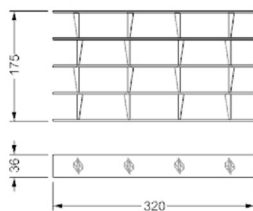

MISURE STANDARD/STANDARD SIZE/STANDARDGRÖSSEN/MESURES STANDARDS

240 x 36 x 175 h

FINITURE OPZIONALI/OPTIONAL FINISH/SONDER-AUSFÜHRUNGEN/FINITIONS EN OPTION

- Divisori in finitura ottone (104M), ottone dark (105M), titanium (101M), titanium dark (102M) o in acciaio graffiato (109M)

Divisions in satin finish: brass (104M), dark brass (105M), titanium (101M), dark titanium (102M) or in scratchy-steel (109M) / Trennelemente Ausführung satiniert: Messing (104M), dark Messing (105M), Titanium (101M), dark Titanium (102M) oder Edelstahl gekratzt (109M) / Séparateurs en finition satiné: laiton (104M), laiton dark (105M), titanium (101M), titanium dark (102M) ou en acier moulé (109M).

MISURE STANDARD/STANDARD SIZE/STANDARDGRÖSSEN/MESURES STANDARDS

320 x 36 x 175 h

FINITURE OPZIONALI/OPTIONAL FINISH/SONDER-AUSFÜHRUNGEN/FINITIONS EN OPTION

- Divisori in finitura ottone (104M), ottone dark (105M), titanium (101M), titanium dark (102M) o in acciaio graffiato (109M)

Divisions in satin finish: brass (104M), dark brass (105M), titanium (101M), dark titanium (102M) or in scratchy-steel (109M) / Trennelemente Ausführung satiniert: Messing (104M), dark Messing (105M), Titanium (101M), dark Titanium (102M) oder Edelstahl gekratzt (109M) / Séparateurs en finition satiné: laiton (104M), laiton dark (105M), titanium (101M), titanium dark (102M) ou en acier moulé (109M).