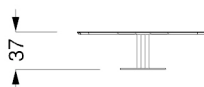

0,40

TAVOLINI
LOW TABLES
COUCHTISCHE
TABLES DE SALON

SEVENTY 40 BEVEL WOOD

DISEGNO REFLEX

mc

kg

Tavolini con piano Bevel Wood sp.25mm sagomato. Base in metallo finitura satinata: ottone (104M), ottone dark (105M), titanium (101M), titanium dark (102M)