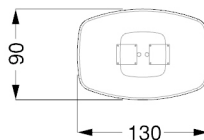

0,40

TAVOLINI
LOW TABLES
COUCHTISCHE
TABLES DE SALON

SEVENTY 40 BEVEL WOOD

DISEGNO REFLEX

mc

kg

Tavolini con piano Bevel Wood sp.25mm sagomato. Base in metallo finitura satinata: ottone (104M), ottone dark (105M), titanium (101M), titanium dark (102M)