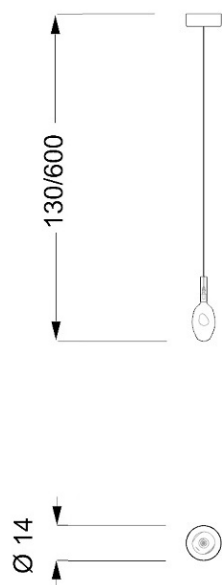

Lampada con supporto a soffitto in vetro verniciato nero e 1 sasso pendente in vetro di Murano trasparente e oro con LED interno (2,5W G9 110-240V 2700K).

Lamp with black lacquered glass support and a pendant stone in transparent and gold Murano glass with LED inside (2,5W G9 110-240V 2700K)

Leuchter mit oberer Platte aus schwarz lackiertem Glas und mit 1 hängendem Element aus Murano Glas transparent und Gold mit LED (2,5W G9 110-240V 2700K).

Lustre avec support en verre laqué noir et 1 elements pendant en verre de Murano transparent et or avec LED à l'intérieur (2,5W G9 110-240V 2700K)

MISURE STANDARD/STANDARD SIZE/STANDARDGRÖSSEN/MESURES STANDARDS

Ø 14 x 130 - 600 h. max

0,05 5

ILLUMINAZIONE
LIGHTING
LAMPEN
LAMPES