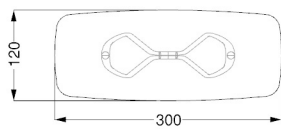

FINITURE OPZIONALI/OPTIONAL FINISH/SONDER-AUSFÜHRUNGEN/FINITIONS EN OPTION

• Base in finitura satinata: ottone (104M), ottone dark (105M), titanium (101M), titanium dark (102M).

Base in satin finish: brass (104M), dark brass (105M), titanium (101M), dark titanium (102M) / Untergestell Ausführung satiniert: Messing (104M), dark Messing (105M), Titanium (101M), dark Titanium (102M) / Base en finition satiné: laiton (104M), laiton dark (105M), titanium (101M), titanium dark (102M)