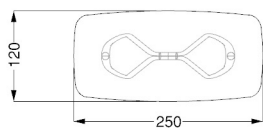

FINITURE OPZIONALI/OPTIONAL FINISH/SONDER-AUSFÜHRUNGEN/FINITIONS EN OPTION

• Base in finitura satinata: ottone (104M), ottone dark (105M), titanium (101M), titanium dark (102M).

Base in satin finish: brass (104M), dark brass (105M), titanium (101M), dark titanium (102M) / Untergestell Ausführung satiniert: Messing (104M), dark Messing (105M), Titanium (101M), dark Titanium (102M) / Base en finition satiné: laiton (104M), laiton dark (105M), titanium (101M), titanium dark (102M)