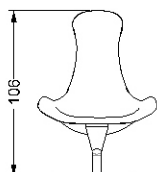

ZENITH POLTRONA HIGH

DISEGNO MARCO COCCO

mc kg

Poltrona con rivestimento in pelle o tessuto. Basamento girevole in finitura satinata ottone (104M), ottone dark (105M), titanium (101M), titanium dark (102M).

Chair covered in leather or in fabric. Swivel round metal base in satin finish brass (104M), dark brass (105M), titanium (101M) or titanium dark (102M) finish.

Sessel mit Bezug aus Leder oder Stoff. Drehbarer Metallsockel Ausführung satiniert: Messing (104M), dark Messing (105M), Titanium (101M), Titanium dark (102M).

Fauteil avec revêtement en cuir ou en tissu. Socle tournant en métal satiné: laiton (104M), laiton dark (105M), titanium (101M), titanium dark (102M).

MISURE STANDARD/STANDARD SIZE/STANDARDGRÖSSEN/MESURES STANDARDS

MISURE STANDARD/STANDARD SIZE/STANDARDGRÖSSEN/MESURES STANDARDS

77 x 75 x (37) 76 h

Rivestimento / Upholstery / Bezug / Revêtement

Tessuto / Fabric / Stoff / Tissu
SUPER - EXTRA - LUXURY

Pelle / Leather / Leder / Cuir
CAT. C - NABUK
COLORATA - DUNE