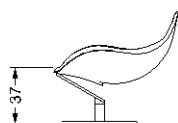

Poltrona con rivestimento in pelle o tessuto. Basamento girevole in finitura satinata ottone (104M), ottone dark (105M), titanium (101M), titanium dark (102M).

Chair covered in leather or in fabric. Swivel round metal base in satin finish brass (104M), dark brass (105M), titanium (101M) or titanium dark (102M) finish.

Sessel mit Bezug aus Leder oder Stoff. Drehbarer Metallsockel Ausführung satiniert: Messing (104M), dark Messing (105M), Titanium (101M), Titanium dark (102M).

Fauteil avec revêtement en cuir ou en tissu. Socle tournant en métal satiné: laiton (104M), laiton dark (105M), titanium (101M), titanium dark (102M).

MISURE STANDARD/STANDARD SIZE/STANDARDGRÖSSEN/MESURES STANDARDS

77 x 75 x (37) 76 h

Rivestimento / Upholstery / Bezug / Revêtement

Tessuto / Fabric / Stoff / Tissu
SUPER - EXTRA - LUXURY

Pelle / Leather / Leder / Cuir
CAT. C - NABUK
COLORATA - DUNE

1,00 75