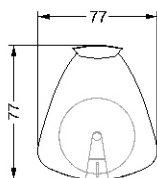

ZENITH POLTRONA HIGH

DISEGNO MARCO COCCO

mc kg

Poltrona con rivestimento in pelle o tessuto. Basamento girevole in finitura satinata ottone (104M), ottone dark (105M), titanium (101M), titanium dark (102M).

Chair covered in leather or in fabric. Swivel round metal base in satin finish brass (104M), dark brass (105M), titanium (101M) or titanium dark (102M) finish.

Sessel mit Bezug aus Leder oder Stoff. Drehbarer Metallsockel Ausführung satiniert: Messing (104M), dark Messing (105M), Titanium (101M), Titanium dark (102M).

Fauteil avec revêtement en cuir ou en tissu. Socle tournant en métal satiné: laiton (104M), laiton dark (105M), titanium (101M), titanium dark (102M).

MISURE STANDARD/STANDARD SIZE/STANDARDGRÖSSEN/MESURES STANDARDS

77 x 77 x (37) 106 h

Rivestimento / Upholstery / Bezug / Revêtement

Tessuto / Fabric / Stoff / Tissu
SUPER - EXTRA - LUXURY

Pelle / Leather / Leder / Cuir
CAT. C - NABUK
COLORATA - DUNE

1,30

ZENITH POLTRONA LOW

DISEGNO MARCO COCCO

mc kg