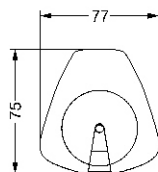

Poltrona con rivestimento in pelle o tessuto. Basamento girevole in finitura satinata ottone (104M), ottone dark (105M), titanium (101M), titanium dark (102M).

Chair covered in leather or in fabric. Swivel round metal base in satin finish brass (104M), dark brass (105M), titanium (101M) or titanium dark (102M) finish.

Sessel mit Bezug aus Leder oder Stoff. Drehbarer Metallsockel Ausführung satiniert: Messing (104M), dark Messing (105M), Titanium (101M), Titanium dark (102M).

Fauteil avec revêtement en cuir ou en tissu. Socle tournant en métal satiné: laiton (104M), laiton dark (105M), titanium (101M), titanium dark (102M).

MISURE STANDARD/STANDARD SIZE/STANDARDGRÖSSEN/MESURES STANDARDS

77 x 75 x (37) 76 h

Rivestimento / Upholstery / Bezug / Revêtement

Tessuto / Fabric / Stoff / Tissu
SUPER - EXTRA - LUXURY

Pelle / Leather / Leder / Cuir
CAT. C - NABUK
COLORATA - DUNE

1,00 75