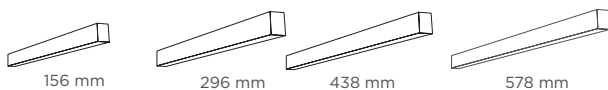

ALBA

PRODUCT SHEET

REF. 10187

FEATURES

- IP: 33
- Installation: Wall surface
- High: 64 mm
- Light Direction: Fixed
- Minimum distance to lightened objects: 0.5 m
- Lamps : LED
- Protection class: Class I
- Indirect light: Optional

LED MODULES

STANDARD POWER - HIGH POWER

- Efficiency 3K: 115 lm/W
- Efficiency 4K: 120 lm/W
- Energy efficiency : A++
- Driver: Included
- Life time: 50.000h
- LED working constant current: 350mA
- Color rendering current: CRI ≥80
- LED Guarantee: 5 years

MEASURES

FINISH

OPTIC COVER