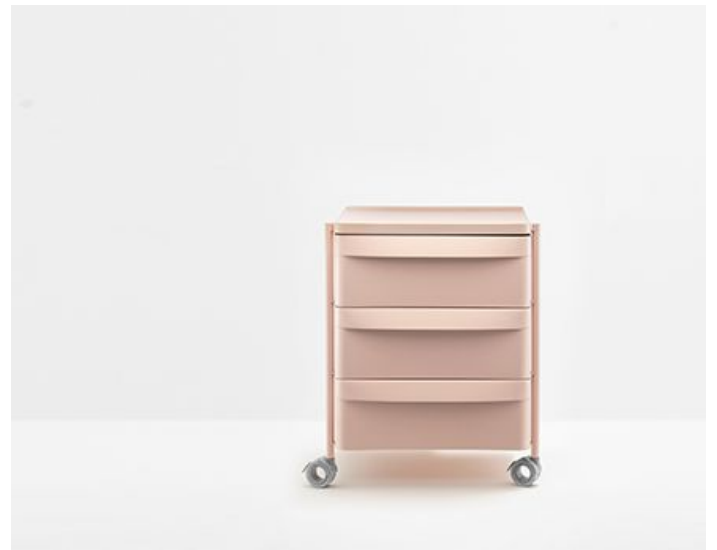

PEDRALI®
THE ITALIAN ESSENCE

BOXIE BXM_3C

DESIGN:
CLAUDIO DONDOLI - MARCO POCCHI

Boxie is a storage system by minimal and essential lines, remarkable for its lightness which is guaranteed by a coated steel frame equipped with drawers alternated with tops, both made in polypropylene. System equipped with three drawers, fitted with an integrated handle, and swivelling and lockable wheels.

INFORMATION REQUEST

STRUCTURE

FRAME FINISHES

LEGEND FINISHES