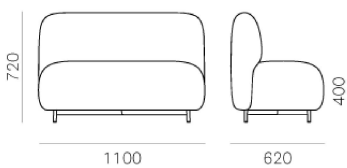

PEDRALI®
THE ITALIAN ESSENCE

BUDDY 214S

DESIGN:
BUSETTI GARUTI REDAELLI

Buddy collection has been enriched with new elements that enhance its versatile, functional nature. The generous backrests, combined with softly upholstered poufs, create a family of soft modular seatings, that reflect the friendly spirit of the collection. Steel frame and tubular steel leg Ø20mm. Height 400 mm. A turning tablet can also be added to the configuration.

INFORMATION REQUEST

FRAME FINISHES

OA

POWDER COATED FRAME (VIEW LEGEND FINISHES)

FABRICS (VIEW LEGEND FINISHES)

LEGEND FINISHES