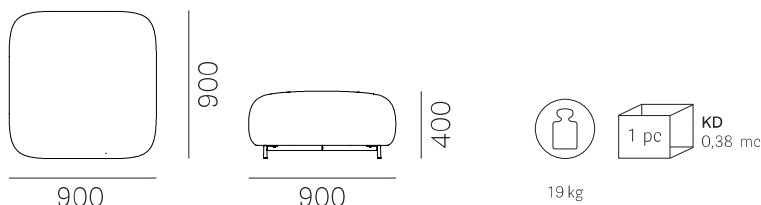

# Buddy 212/OA

**PEDRALI**  
THE ITALIAN ESSENCE

DESIGN  
Manuela Busetti - Andrea Garuti - Matteo Redaelli