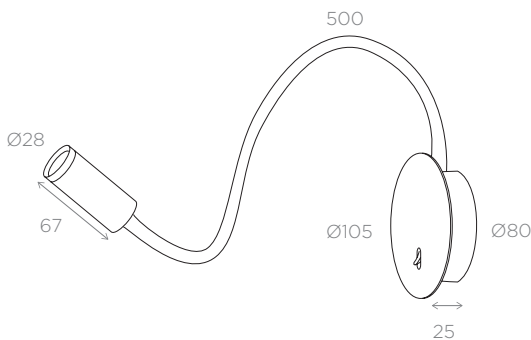

GENERAL DETAILS

REFERENCE:	8106
INSTALLATION:	Wall surface
FINISH:	White · Black
MATERIAL:	Aluminium
IP DEGREE:	IP32
FORM:	Custom
LIGHT DIRECTION:	Fixed
UTILIZATION:	Indoor
WARRANTY:	2 years

MEASURES

GENERAL DIMENSIONS

MINIMUM DISTANCE TO ILLUMINATED OBJECT:	0.5 m
---	-------

ELECTRICAL DETAILS

LAMP:	LED
LED TYPE:	SMD
PROTECTION CLASS:	⊕
WATTS:	3 W
EFFICIENCY 3000K:	72 lm/W
3000K lm:	216 lm
ENERGETIC EFFICIENCY:	A+
DRIVER:	Included
mA:	300 mA
VOLTAGE:	230V
LIFE TIME:	15.000 h
CRI:	≥ 80