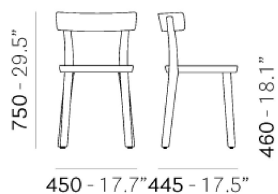

PEDRALI®
THE ITALIAN ESSENCE

FOLK 2920

DESIGN:
CMP DESIGN

Folk collection accentuates the quest for simplicity. Its friendly character, the warmth of ash wood, the soft and compact dimensions, human lines seamlessly convey the concept of a chair that speaks a universal language.

The light, durable die-casted aluminium ring, becomes the structural and distinctive element which enables the chair to be easily disassembled for recycling purposes or to replace its components. The solid ash frame snugly embraces the aluminium ring that holds the seat in natural cane, which guarantees visual lightness and maximum durability thanks to the nylon yarn woven into the wicker material. The bent plywood backrest ensures total comfort and cosiness.

INFORMATION REQUEST

STRUCTURE

SEAT FINISHES

POWDER COATED RING FINISHES (VIEW LEGEND FINISHES)