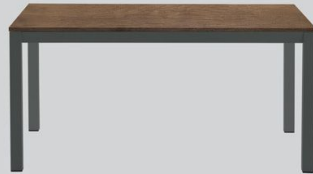

INFINITY

Piano laccato opaco carta da zucchero 155,
struttura metallo carta da zucchero 155.
Matt blue grey 155 lacquered top,
blue grey 155 metal frame.