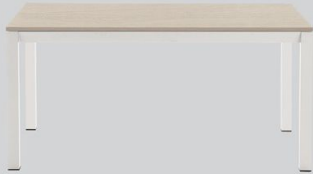

INFINITY

Piano laccato opaco carta da zucchero 155,
struttura metallo carta da zucchero 155.
Matt blue grey 155 lacquered top,
blue grey 155 metal frame.