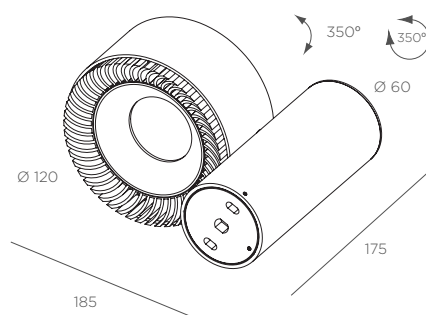

### FEATURES

IP: 23

Installation: Wall Surface

High: 150 mm

Light Direction: Tilting & Orientable

Minimum distance to lightened objects: 0.5 m

Lamps : LED

Protection class: Class II

### MEASURES