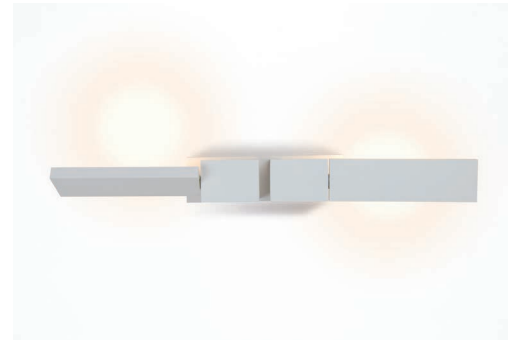

MARTI

PRODUCT SHEET

REF. 9007

FEATURES

IP: 20

Installation: Wall surface

High: 40 mm

Light Direction: Fixed

Minimum distance to lightened objects: 0.5 m

Lamps : LED

Protection class: Class I

LED

Power: 5,4W

Efficiency 3K: 92,5 lm/W

Energy efficiency : A++

Driver: Included