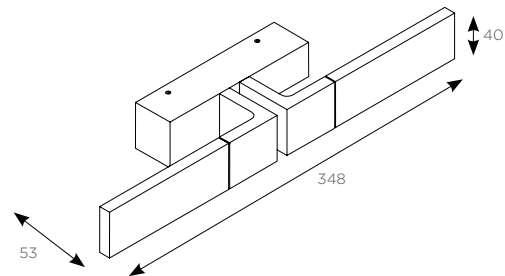

MARTI

PRODUCT SHEET

REF. 9007

FEATURES

IP: 20

Installation: Wall surface

High: 40 mm

Light Direction: Fixed

Minimum distance to lightened objects: 0.5 m

Lamps : LED

Protection class: Class I

LED

Power: 5,4W

Efficiency 3K: 92,5 lm/W

Energy efficiency : A++

Driver: Included

Life time: 50.000h

LED working constant current: 350mA

Color rendering current: CRI $\geq$ 86

LED Guarantee: 5 years

MEASURES

FINISH

WHITE
RAL 9003