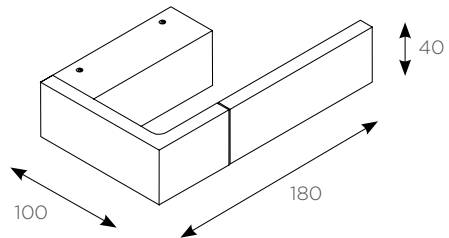

## FEATURES

---

**IP:** 20

**Installation:** Wall surface

**High:** 40 mm

**Light Direction:** Fixed

**Minimum distance to lightened objects:** 0.5 m

**Lamps :** LED

## MEASURES

---