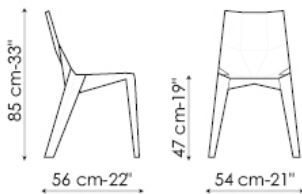

UPHOLSTERY:

fabric

eco-leather

leather