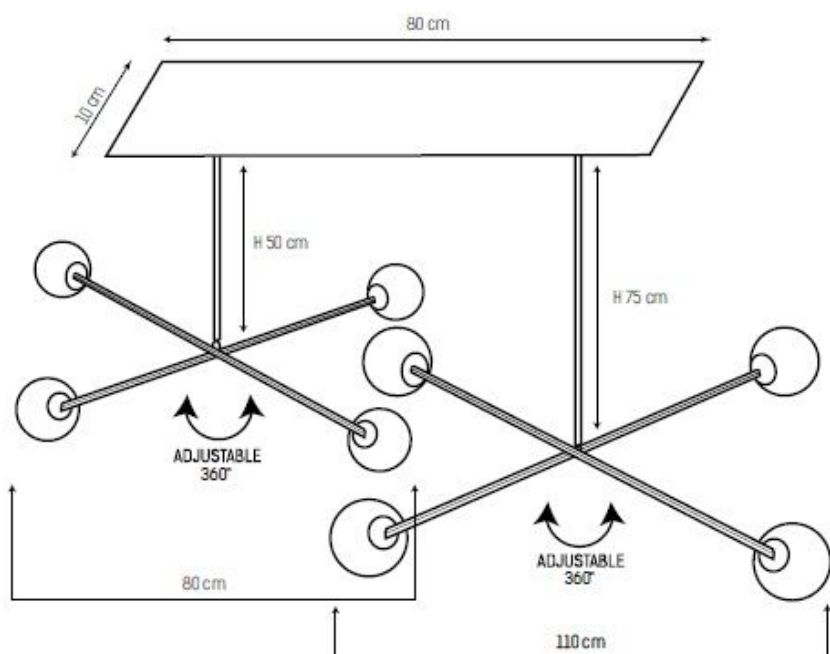

# MERIDIAN S4 - S8 Suspension lamp

Designed by Riflessi LAB

Suspension lamp with 360 degree adjustable lamp hook.  
Metal structure painted graphite or pink gold.  
Bulbs in white satin glass.

ceiling base 40 x 40 cm

ceiling base 80 x 10 cm

## CODE MERIDIAN S4

L/1022 L 110 x H 70 cm **Standard finishes**  
**Finishes upon request**

 **x4** Light bulb 6W LED 2700K included.  
**E14 max 42W 514 LUMEN**  
No dimmer switch.

## CODE MERIDIAN S8

L/1023 **component 1**  
L 80 x H 50 cm  
**component 2**  
L 110 x H 75 cm

 **x8** Light bulb 6W LED 2700K included.  
**E14 max 42W 514 LUMEN**  
No dimmer switch.