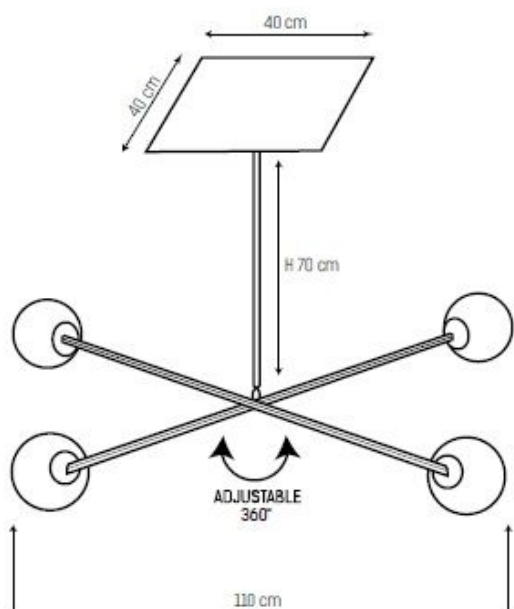

# MERIDIAN S4 - S8 Suspension lamp

Designed by Riflessi LAB

Suspension lamp with 360 degree adjustable lamp hook.  
Metal structure painted graphite or pink gold.  
Bulbs in white satin glass.

ceiling base 40 x 40 cm

ceiling base 80 x 10 cm

## CODE MERIDIAN S4

L/1022 L 110 x H 70 cm **Standard finishes**  
**Finishes upon request**

 **x4** Light bulb 6W LED 2700K included.  
**E14 max 42W 514 LUMEN**  
No dimmer switch.

## CODE MERIDIAN S8

L/1023 **component 1**  
L 80 x H 50 cm  
**component 2**  
L 110 x H 75 cm

 **x8** Light bulb 6W LED 2700K included.  
**E14 max 42W 514 LUMEN**  
No dimmer switch.