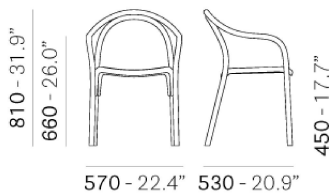

PEDRALI®
THE ITALIAN ESSENCE

SOUL 3746

DESIGN:
EUGENI QUITLET

Soul Outdoor is an innovative and original armchair, able to express an idea of uncontaminated and pure creativity, defined by its soul. The aluminium tubular frame Ø 30 mm clasps an ergonomic seat in shaped teak slats, almost like an embrace. The minimalistic, flowing silhouette, is accentuated by the fluidity of aluminium, which ensures strength and lightness, while presenting a strong visual impact and a nice contrast with wood.

INFORMATION REQUEST

SHELL FINISHES

POWDER COATED FRAME (VIEW LEGEND FINISHES)

SEAT FINISHES