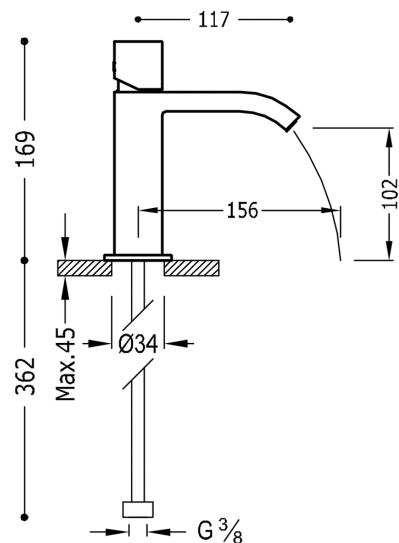

TRES

00610102

CUADRO-TRES Single lever washbasin mixer

with cascade cast spout. * NOTE: Taps with a cascade spout come with 2 regulation valves and a filter (Nr.: 91.34.525)
chrome finish, handle

Chrome Finish.