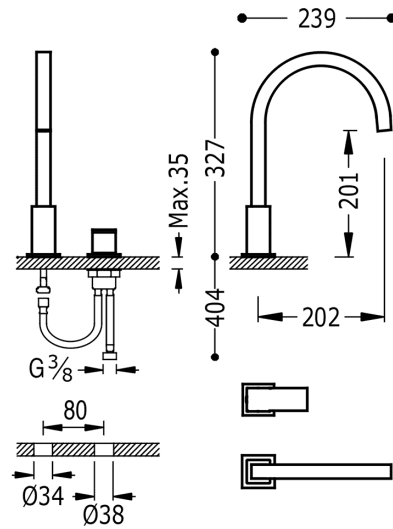

TRES

00610503

CUADRO-TRES Deck-mounted washbasin mixer tap

Free installation. Spout 22x22 mm.
chrome finish, lever

Chrome Finish.

Anti-scald system that allows you to limit the desired maximum temperature.