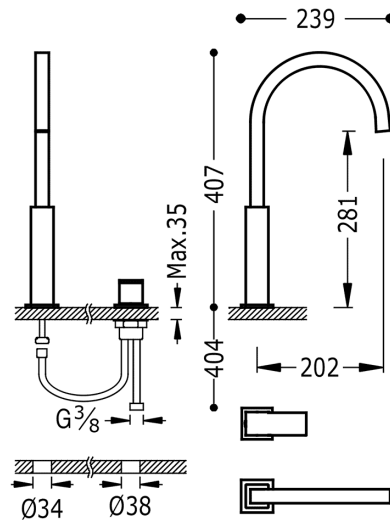

## 00610504

### CUADRO-TRES Deck-mounted washbasin mixer tap

Free installation. Spout 22x22 mm.  
chrome finish, lever

Chrome Finish.

Anti-scald system that allows you to limit the desired maximum temperature.

Tres Comercial, S.A. | C/Penedès, 16-26 | Zona Industrial, Sector A | 08759 Vallirana (Barcelona)  
T (+34) 936834004 | F (+34) 936835061 | [infotres@tresgriferia.com](mailto:infotres@tresgriferia.com)