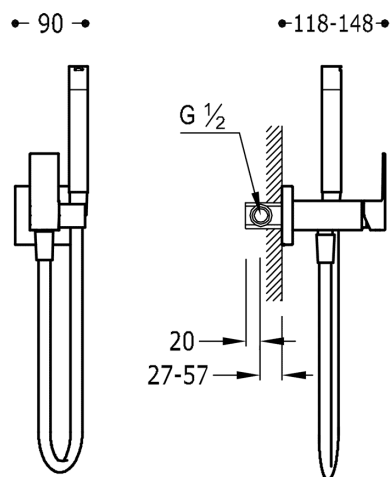

TRES

00612301

CUADRO-TRES Concealed single lever bidet/toilets

Left or right support, interchangeable. Sateen hose.
chrome finish, lever

Chrome Finish.

Brass hand shower.

Anti-scald system that allows you to limit the
desired maximum temperature.