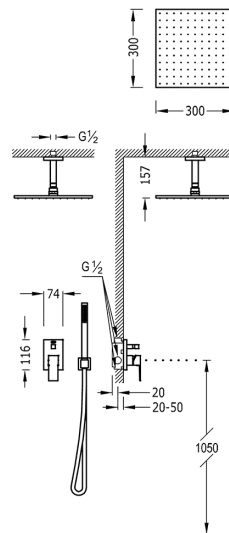

TRES

00618080

CUADRO-TRES Concealed shower set CUADRO

with water shut off and flow control.

- Built-in body included
- Fixed shower head 300x300 mm. with ball joint. Brass. (1.34.138.30).
- Elbow wall (006.182.01).
- Antilime hand shower (006.639.01).
- Satin hose (91.34.609.15).

chrome finish, lever

Chrome Finish.

Brass shower head.

Brass hand shower.

Tres Comercial, S.A. | C/Penedès, 16-26 | Zona Industrial, Sector A | 08759 Vallirana (Barcelona)

T (+34) 936834004 | F (+34) 936835061 | infotres@tresgriferia.com

www.tresgriferia.com