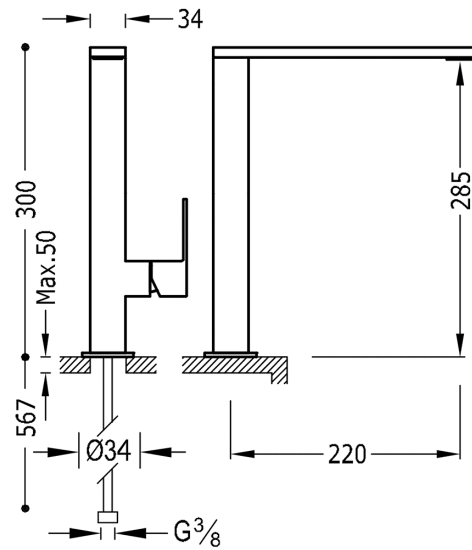

TRES

00648501

CUADRO-TRES Single lever washbasin mixer

spout 34x10 mm.
chrome finish, lever

Chrome Finish.

With energy-efficient and water-saving systems.

Anti-scald system that allows you to limit the desired maximum temperature.