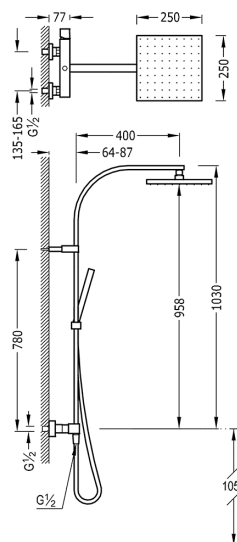

TRES

00719101

CUADRO-TRES Bar-shower CUADRO set

- Fixed shower head 250x250 mm. with ball joint. (1.34.138.26).
 - Antilime hand shower (006.639.01)
 - Satin hose (91.34.609.15).
- chrome finish, handle

Chrome Finish.