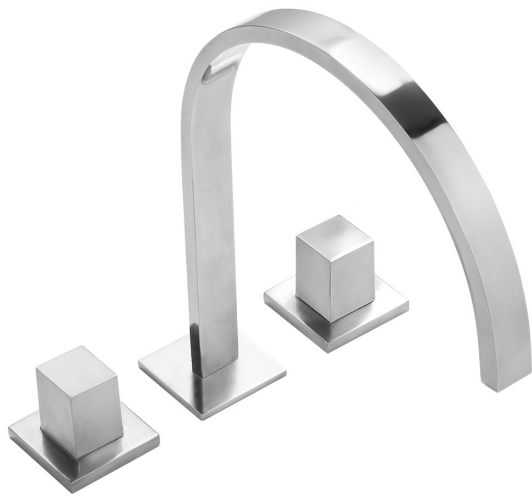

TRES

00810501

CUADRO-TRES Counter-top dual control tap

Free installation. Tube spout 35x15 mm. Rectangular Aerator chrome finish

Chrome Finish.

Tres Comercial, S.A. | C/Penedès, 16-26 | Zona Industrial, Sector A | 08759 Vallirana (Barcelona)
T (+34) 936834004 | F (+34) 936835061 | infotres@tresgriferia.com

www.tresgriferia.com