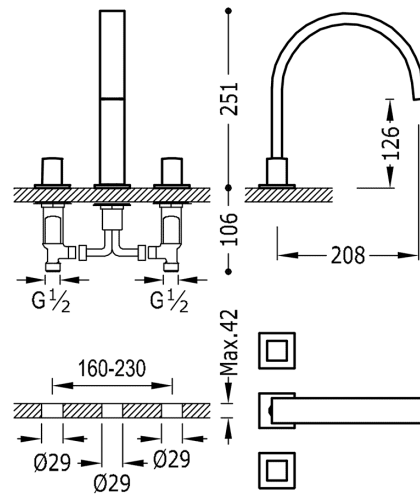

## 00810501

### CUADRO-TRES Counter-top dual control tap

Free installation. Tube spout 35x15 mm. Rectangular Aerator chrome finish

Chrome Finish.

Tres Comercial, S.A. | C/Penedès, 16-26 | Zona Industrial, Sector A | 08759 Vallirana (Barcelona)  
T (+34) 936834004 | F (+34) 936835061 | infotres@tresgriferia.com