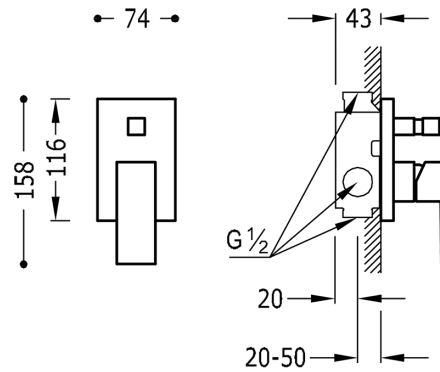

TRES

106180

CUADRO-TRES Built-in mixer taps (2 way)

Built-in body included
chrome finish, lever

Chrome Finish.

BELGAQUA certification (Belgium)

Tres Comercial, S.A. | C/Penedès, 16-26 | Zona Industrial, Sector A | 08759 Vallirana (Barcelona)
T (+34) 936834004 | F (+34) 936835061 | infotres@tresgriferia.com