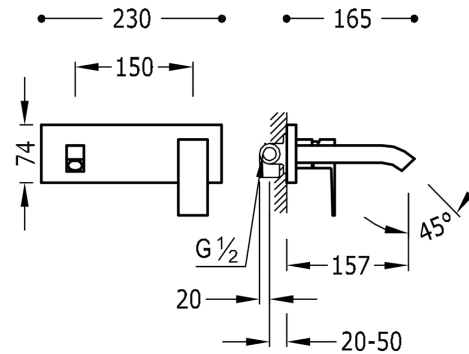

TRES

106200

CUADRO-TRES Single lever wall washbasin mixer

with aerator. Built-in body is included and indivisible.
chrome finish, lever

Chrome Finish.

Anti-scald system that allows you to limit the desired maximum temperature.