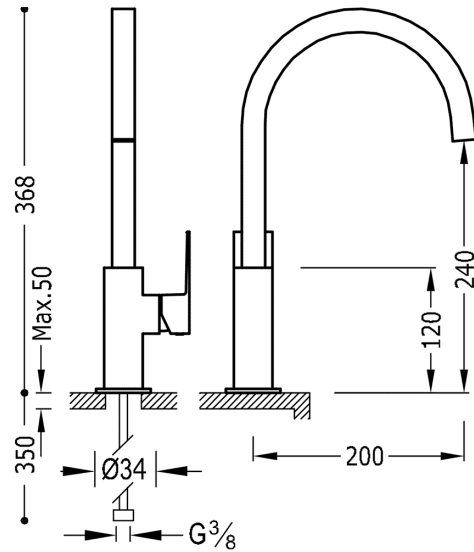

TRES

106607

CUADRO-TRES Single lever washbasin mixer

spout 22x22 mm.
chrome finish, lever

Chrome Finish.

Anti-scald system that allows you to limit the desired maximum temperature.

Tres Comercial, S.A. | C/Penedès, 16-26 | Zona Industrial, Sector A | 08759 Vallirana (Barcelona)
T (+34) 936834004 | F (+34) 936835061 | infotres@tresgriferia.com

www.tresgriferia.com