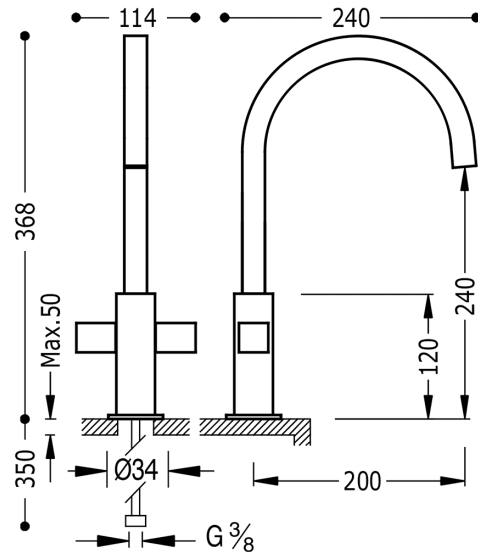

TRES

108497

TOP-TRES Single hole sink mixer

Tube spout 22x22 mm.
chrome finish, handle

Chrome Finish.