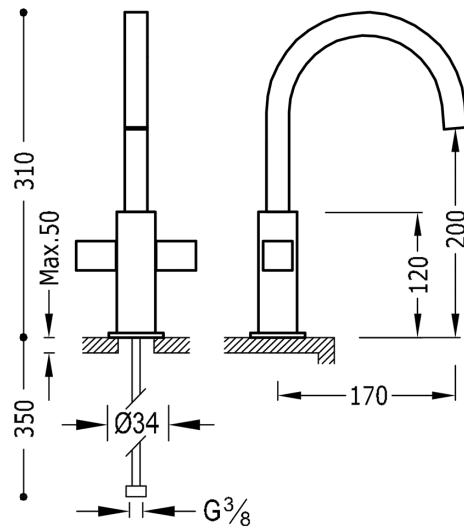

TRES

108606

CUADRO-TRES Single hole mixer

spout 22x22 mm.
chrome finish, handle

Chrome Finish.