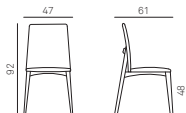

YORK

misure / size L/W 47 P/D 61 H 92/48 cm