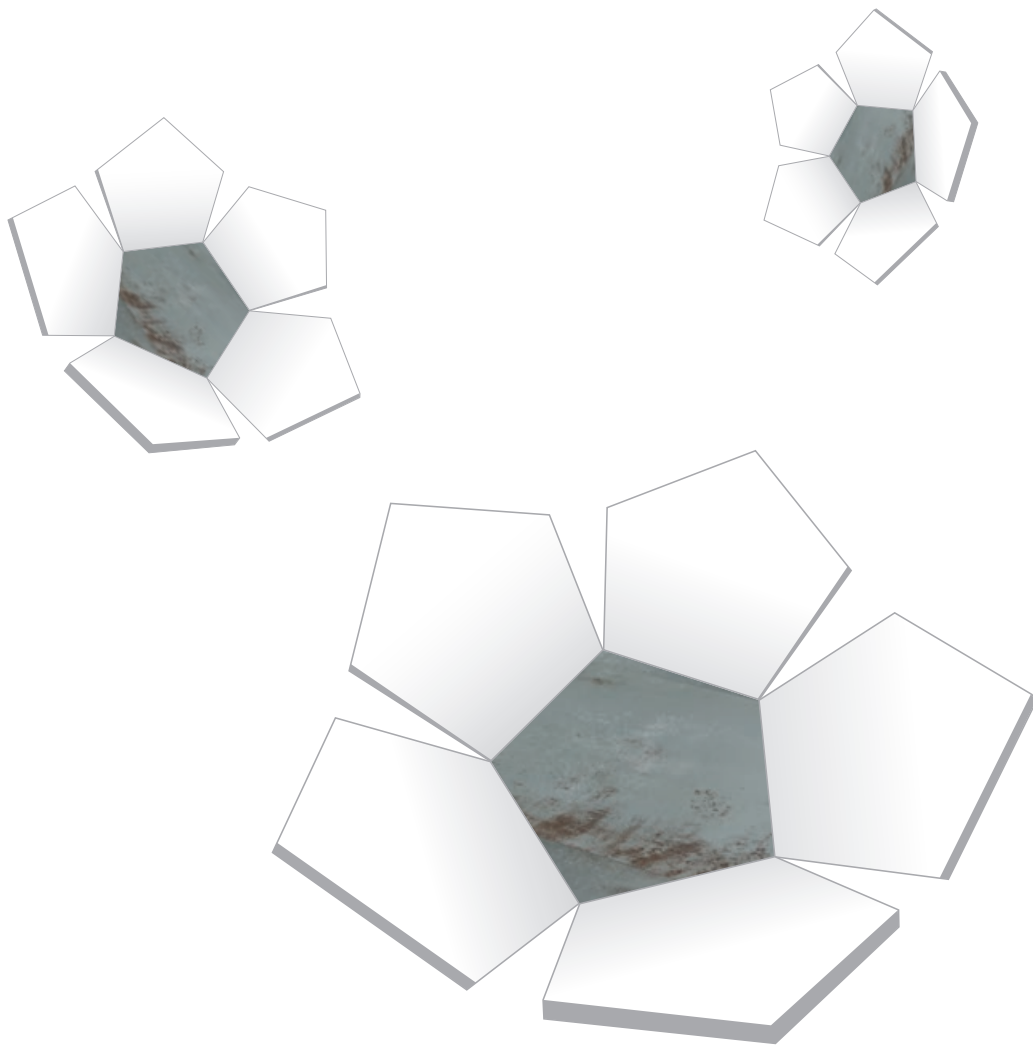

NARCISO
RUSTY MIRRORED SURFACE

VIVA
MADE

**START
DESIGN
PASSION**

Narciso is an original collection inspired by the surfaces of antique mirrors, oxidized by atmospheric agents and dulled by the passage of time. Every detail is emphasized by the gloss semi-polished and matt semi-polished finishes, which produce original aesthetic and tactile effects. Available in four colours - Perla, Argento, Topazio and Zaffiro -, the collection is ideal for public and private areas with a striking visual impact.