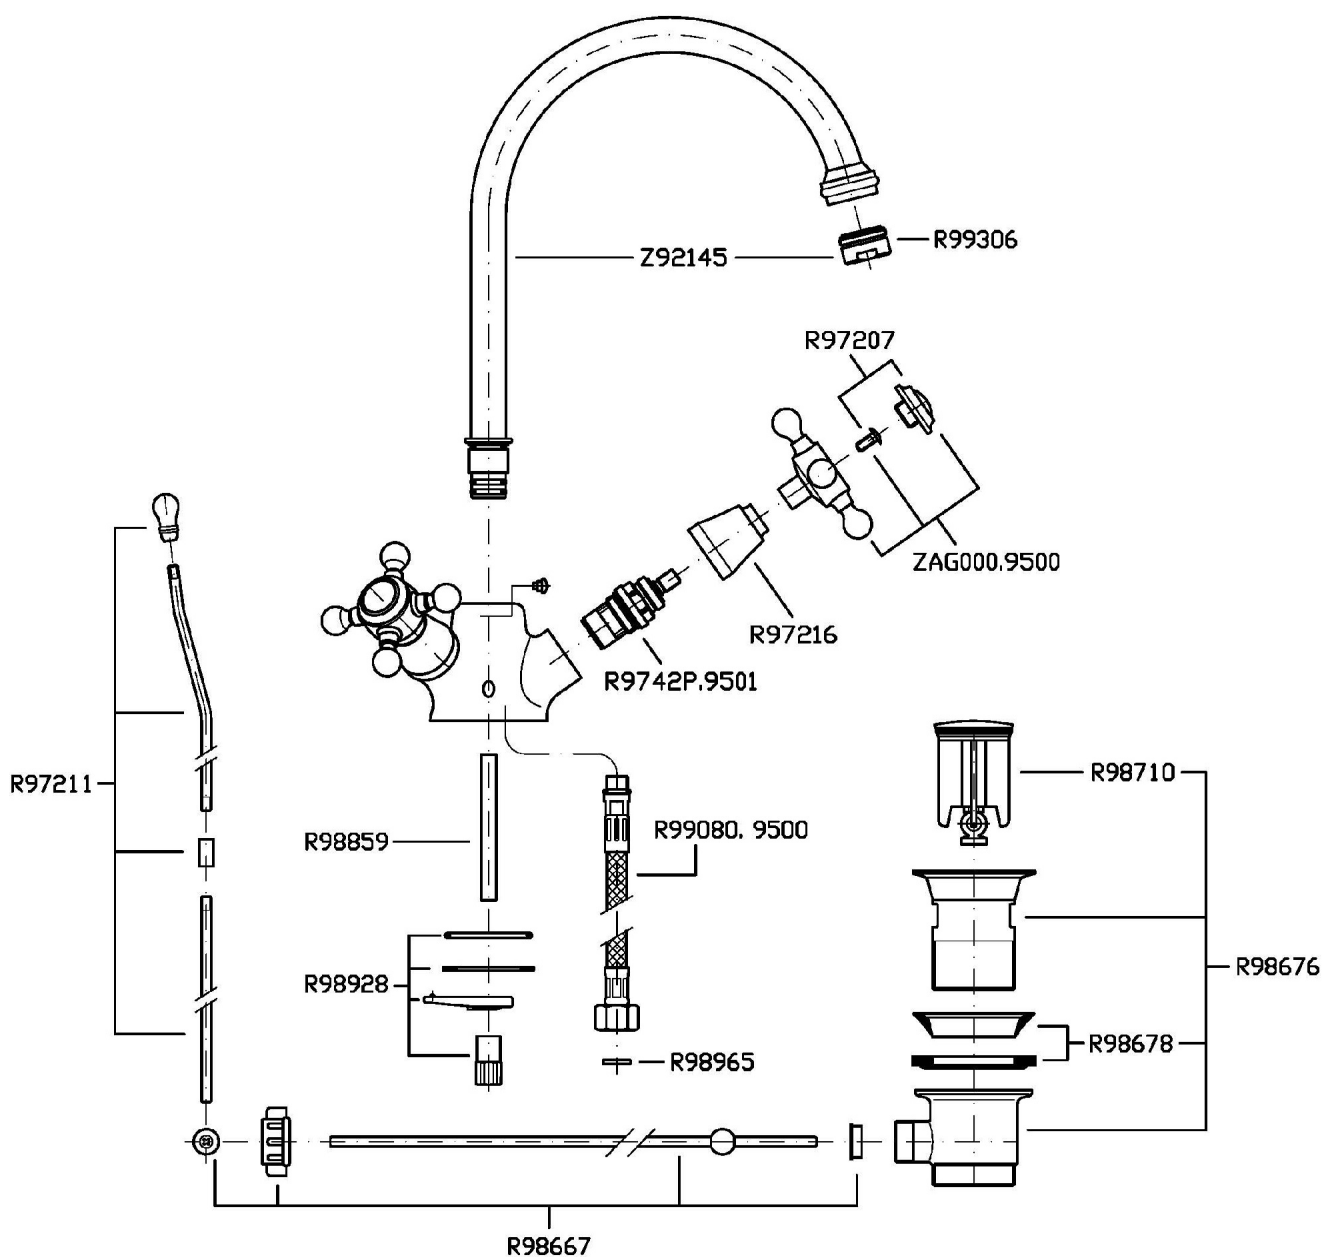

AGORÀ

ZAG262

Esplosi / Exploded