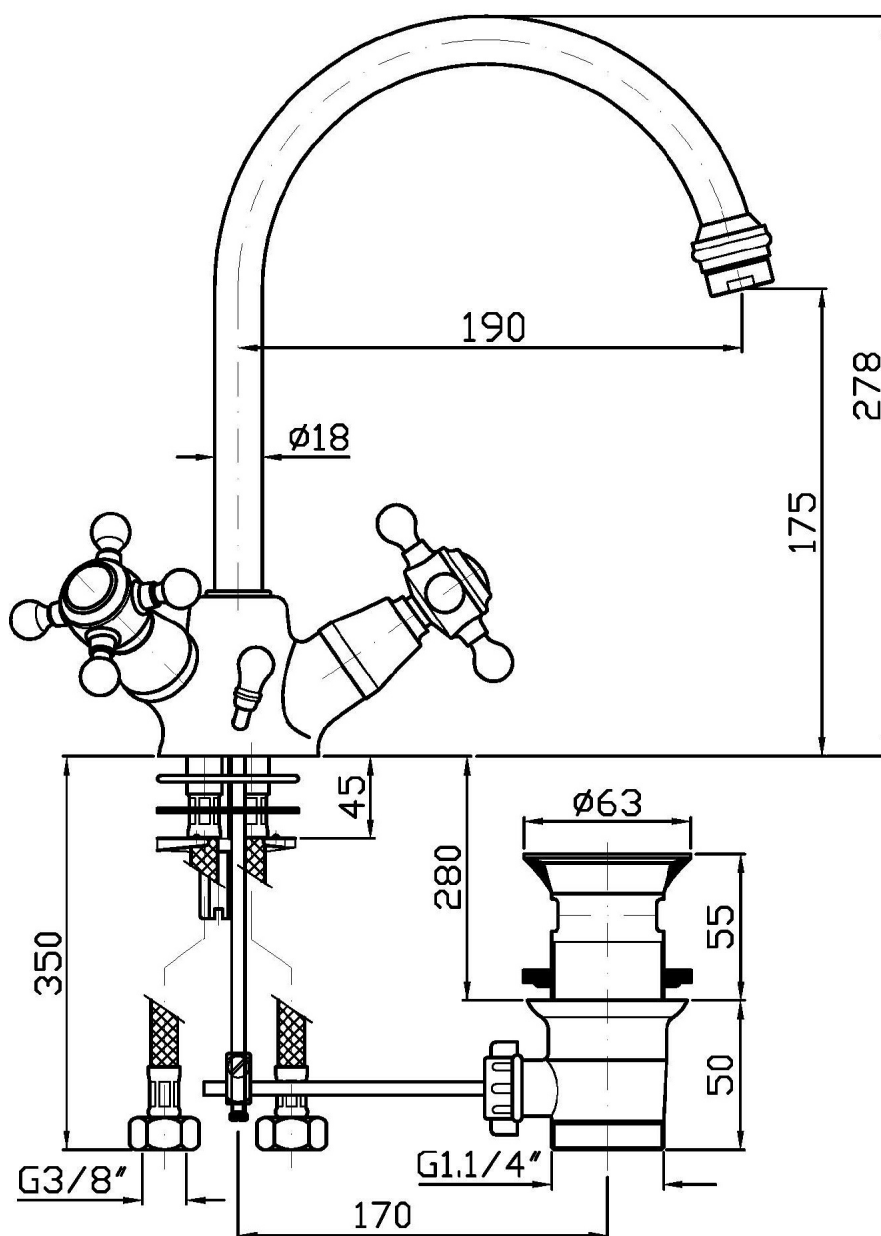

## AGORÀ

ZAG262

Monoforo lavabo bocca fissa. / Single hole basin mixer, fixed spout.

Monoforo lavabo bocca fissa, aeratore, scarico da 1 1/4", flessibili di collegamento.

Single hole basin mixer, fixed spout with aerator, 1 1/4" pop-up waste, flexible tails.

## AGORÀ

ZAG262

Disegno Complessivo / Overall Drawing

### ZAG262 Pesì e Misure / Weights and Sizes

Peso ( Kg ) Weight ( lb )	2,86 ( Kg )	6,305156 ( lb )
Volume ( dc3 ) - ( in3 )	7,5 ( dc3 )	0,000458 ( in3 )
h ( mm ) - ( in )	90 ( mm )	3,543309 ( in )
L1 ( mm ) - ( in )	250 ( mm )	9,842525 ( in )
L2 ( mm ) - ( in )	333 ( mm )	13,1102433 ( in )