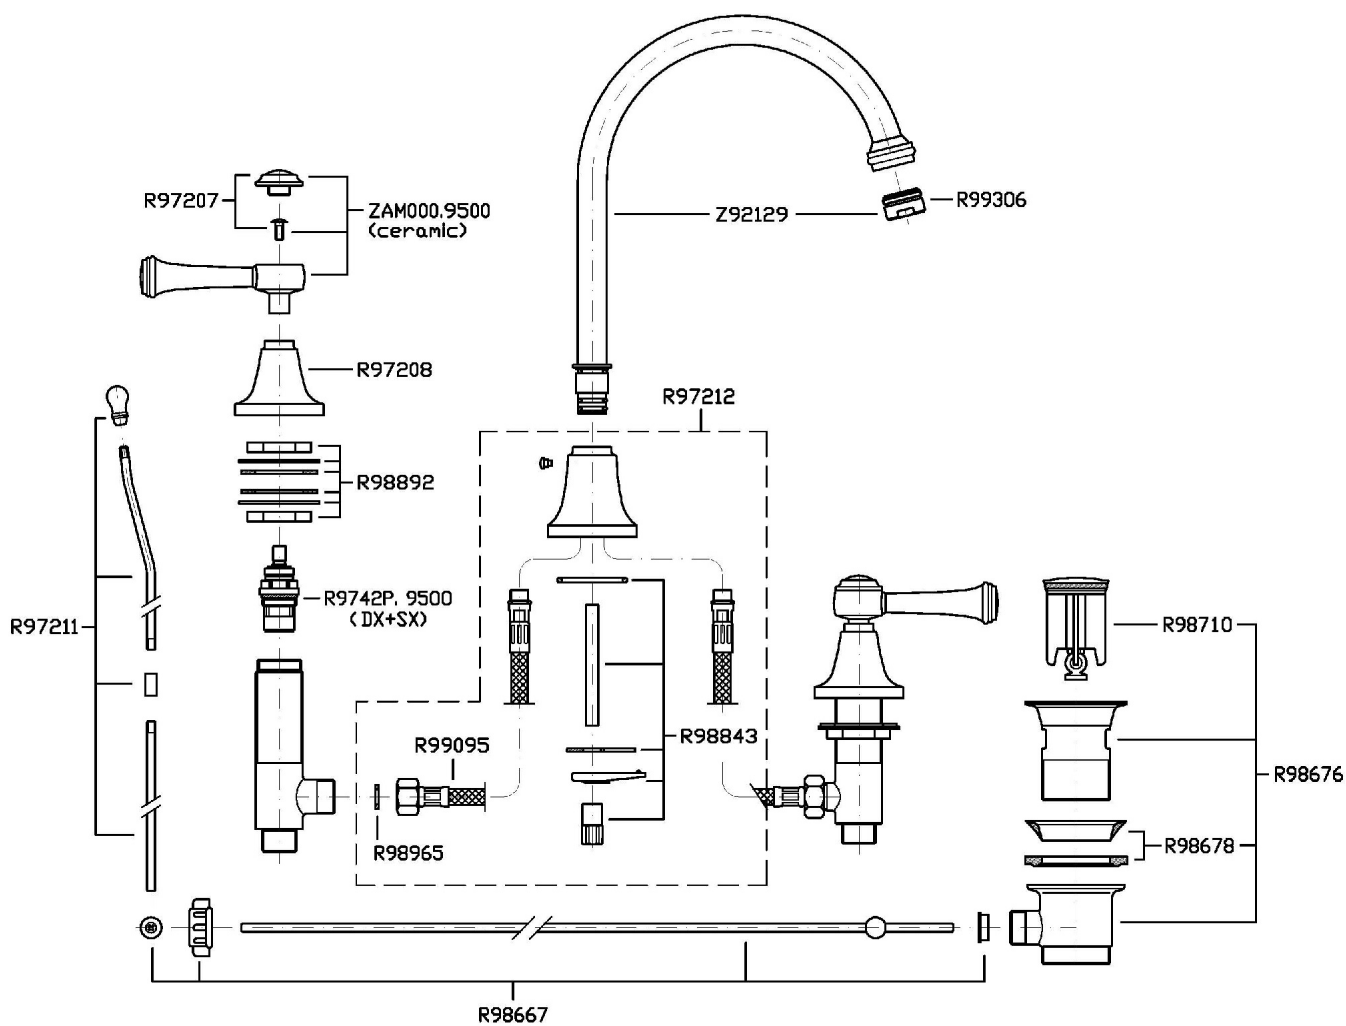

3 hole basin mixer fixed spout, with aerator, 1 ¼ pop-up waste, flexible tails.

Finiture / Finishes

| | | | | | | |
|--|---|----|---|-----|---|-----|
|  |  | C8 |  | C40 |  | C41 |
| Cromo / Chrome | Nickel Lucido / Polished Nickel | | Gold / Gold | | Brushed Gold / Brushed Gold | |

AGORÀ

ZAM406

Disegno Complessivo / Overall Drawing

AGORÀ

ZAM406

Esplosi / Exploded

AGORÀ

ZAM406 Portate / Flowrates (lt/min)

| PRESSIONE PRESSURE | 1 BAR | 2 BAR | 3 BAR | 4 BAR | 5 BAR |
|-----------------------|-------|-------|-------|-------|-------|
| LAVABO BASIN | 7,8 | 11,2 | 14 | 16,2 | 18,2 |
| P1 | | | | | |
| P2 | | | | | |
| P3 | | | | | |
| P4 | | | | | |
| P5 | | | | | |

AGORÀ

ZAM406 Pesì e Misure / Weights and Sizes

| | | |
|---------------------------|---------------|-------------------|
| Peso (Kg) Weight (lb) | 3,65 (Kg) | 8,04679 (lb) |
| Volume (dc3) - (in3) | 11,01 (dc3) | 0,000672 (in3) |
| h (mm) - (in) | 90 (mm) | 3,543309 (in) |
| L1 (mm) - (in) | 335 (mm) | 13,1889835 (in) |
| L2 (mm) - (in) | 365 (mm) | 14,3700865 (in) |