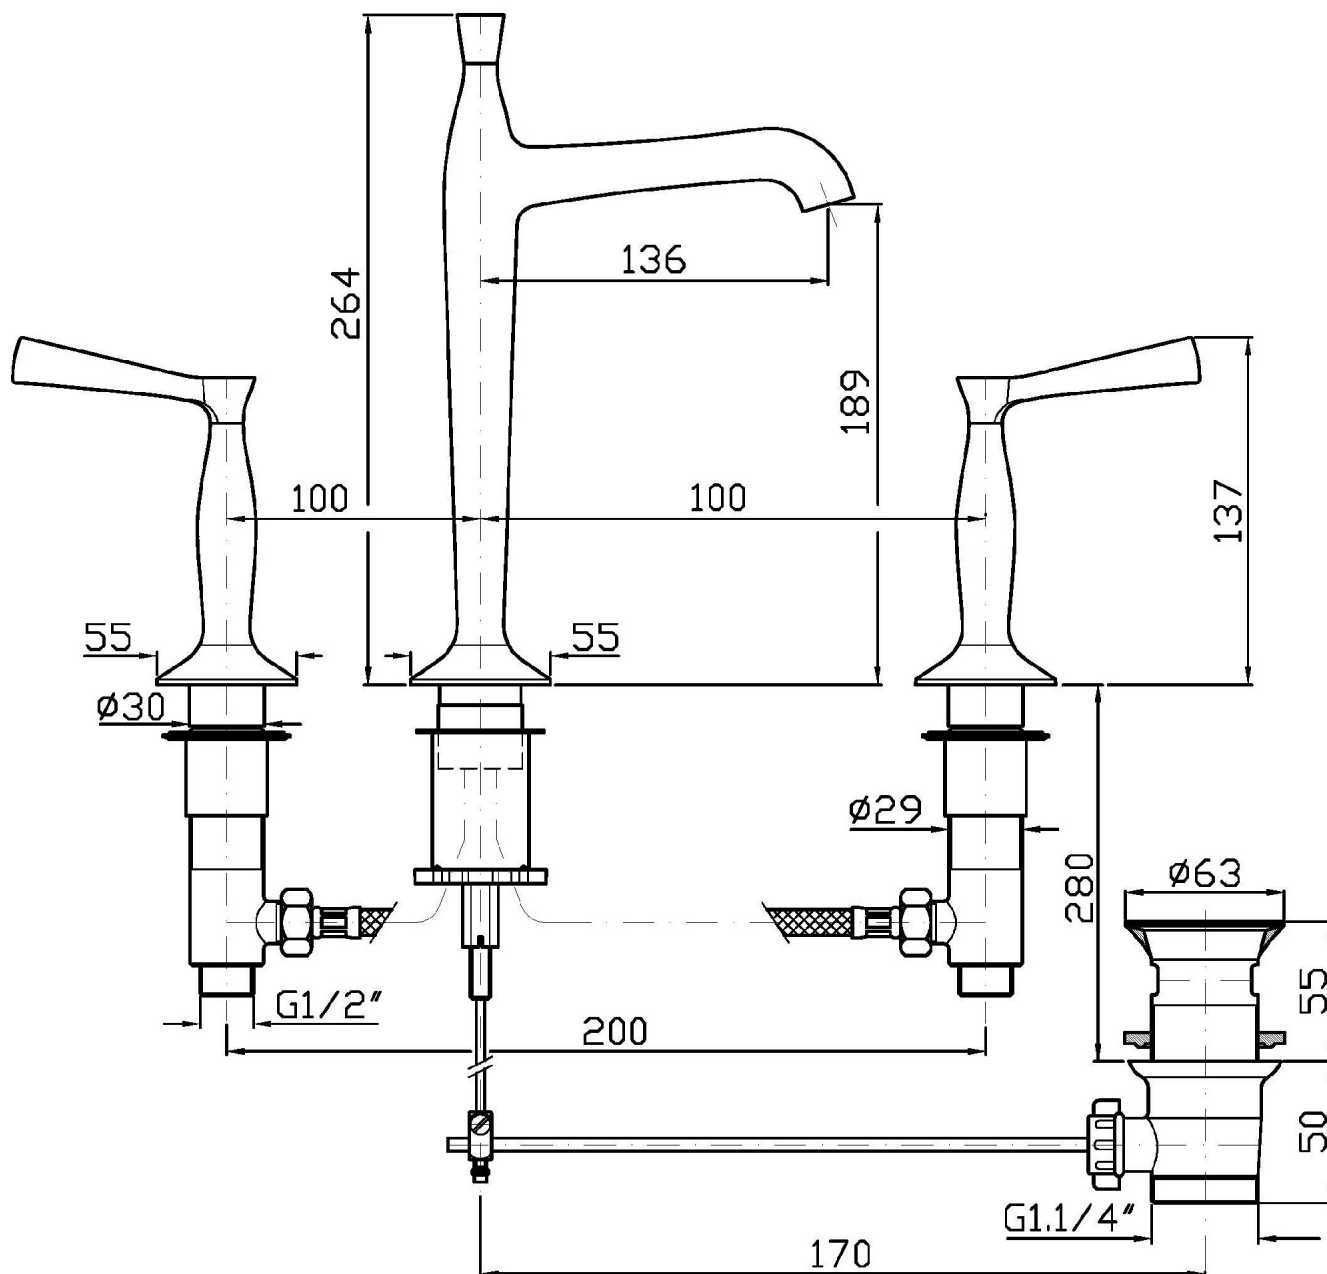

3 hole basin mixer with aerator, high spout, 1 ¼" pop-up waste, flexible tails.

Finiture / Finishes

		C8		C40		C41
Cromo / Chrome	Nickel Lucido / Polished Nickel		Gold / Gold		Brushed Gold / Brushed Gold	

BELLAGIO

ZB2426

Disegno Complessivo / Overall Drawing

BELLAGIO

ZB2426

Esplosi / Exploded

BELLAGIO

ZB2426 Portate / Flowrates (lt/min)

PRESSIONE PRESSURE	1 BAR	2 BAR	3 BAR	4 BAR	5 BAR
LAVABO BASIN	7,5	10,5	12,8	14,6	16,3
P1					
P2					
P3					
P4					
P5					

BELLAGIO

ZB2426 Pesì e Misure / Weights and Sizes

Peso (Kg) Weight (lb)	4,63 (Kg)	10,207298 (lb)
Volume (dc3) - (in3)	11,01 (dc3)	0,000672 (in3)
h (mm) - (in)	90 (mm)	3,543309 (in)
L1 (mm) - (in)	335 (mm)	13,1889835 (in)
L2 (mm) - (in)	365 (mm)	14,3700865 (in)