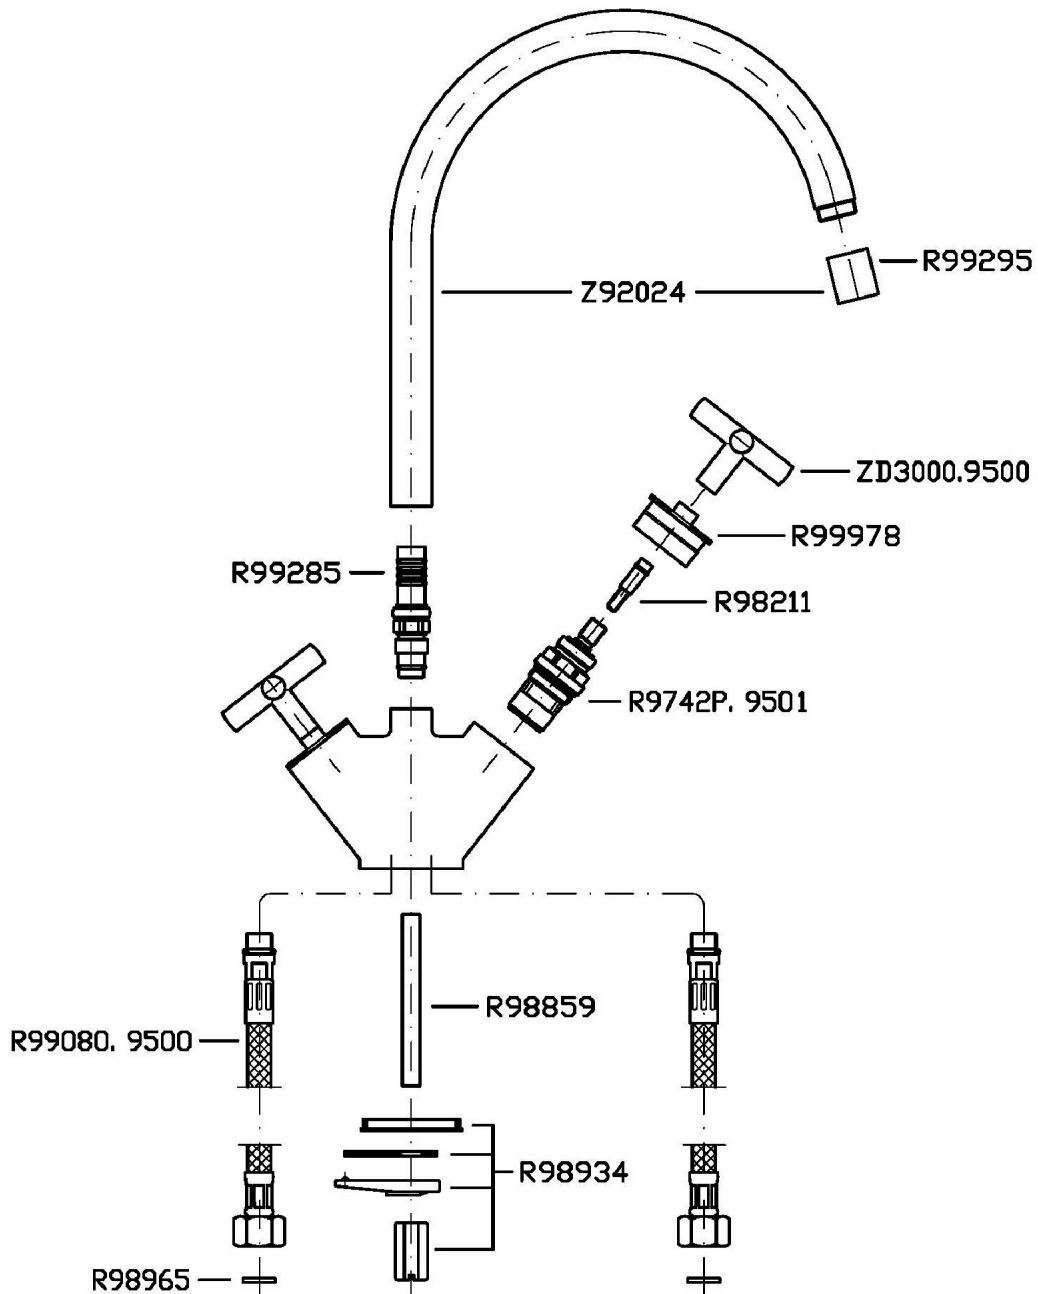

ISY

ZD3687

Esplosi / Exploded