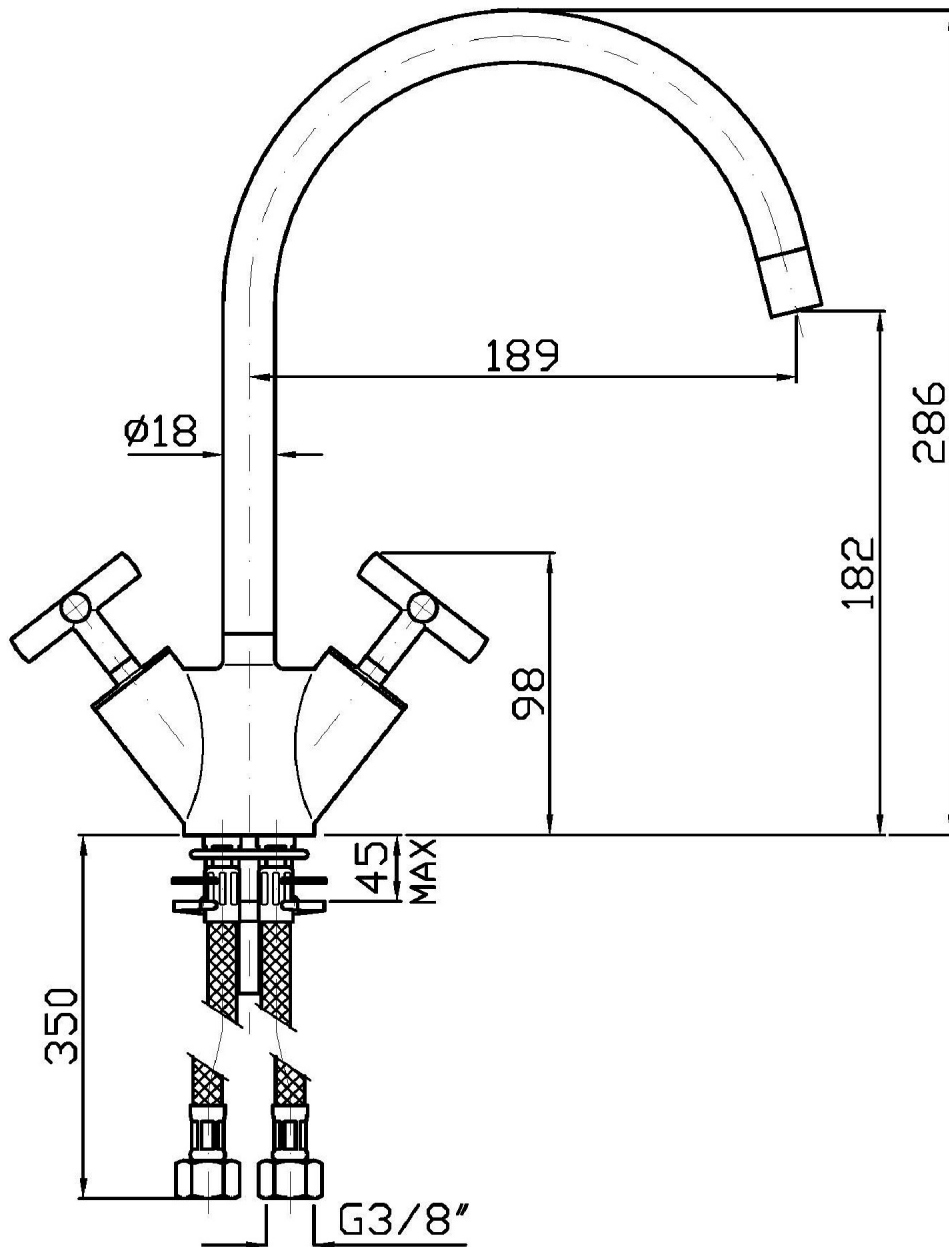

## ISY

ZD3687

Monoforo lavabo-lavello. / Single hole basin-sink mixer.

Monoforo lavabo-lavello con bocca girevole, aeratore, flessibili di collegamento.

Single hole basin-sink mixer, swivel spout with aerator, flexible tails.

## ISY

ZD3687

Disegno Complessivo / Overall Drawing

### ZD3687 Pesì e Misure / Weights and Sizes

Peso ( Kg ) Weight ( lb )	2,108 ( Kg )	4,6472968 ( lb )
Volume ( dc3 ) - ( in3 )	7,43 ( dc3 )	0,000453 ( in3 )
h ( mm ) - ( in )	90 ( mm )	3,543309 ( in )
L1 ( mm ) - ( in )	250 ( mm )	9,842525 ( in )
L2 ( mm ) - ( in )	330 ( mm )	12,992133 ( in )