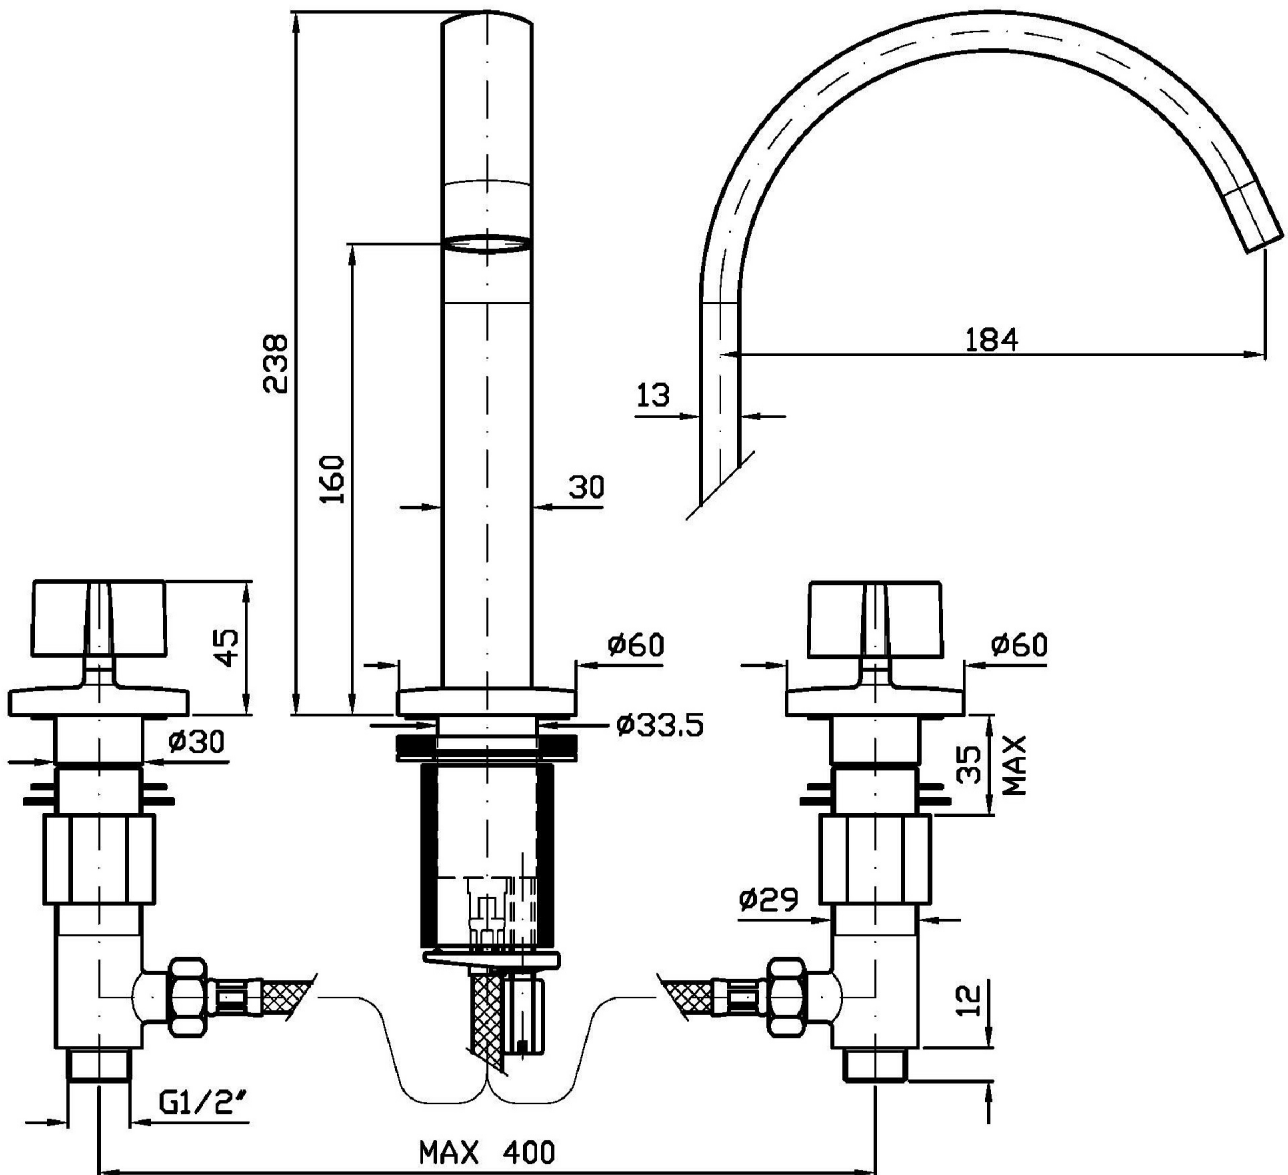

ISY

ZD5437

Disegno Complessivo / Overall Drawing