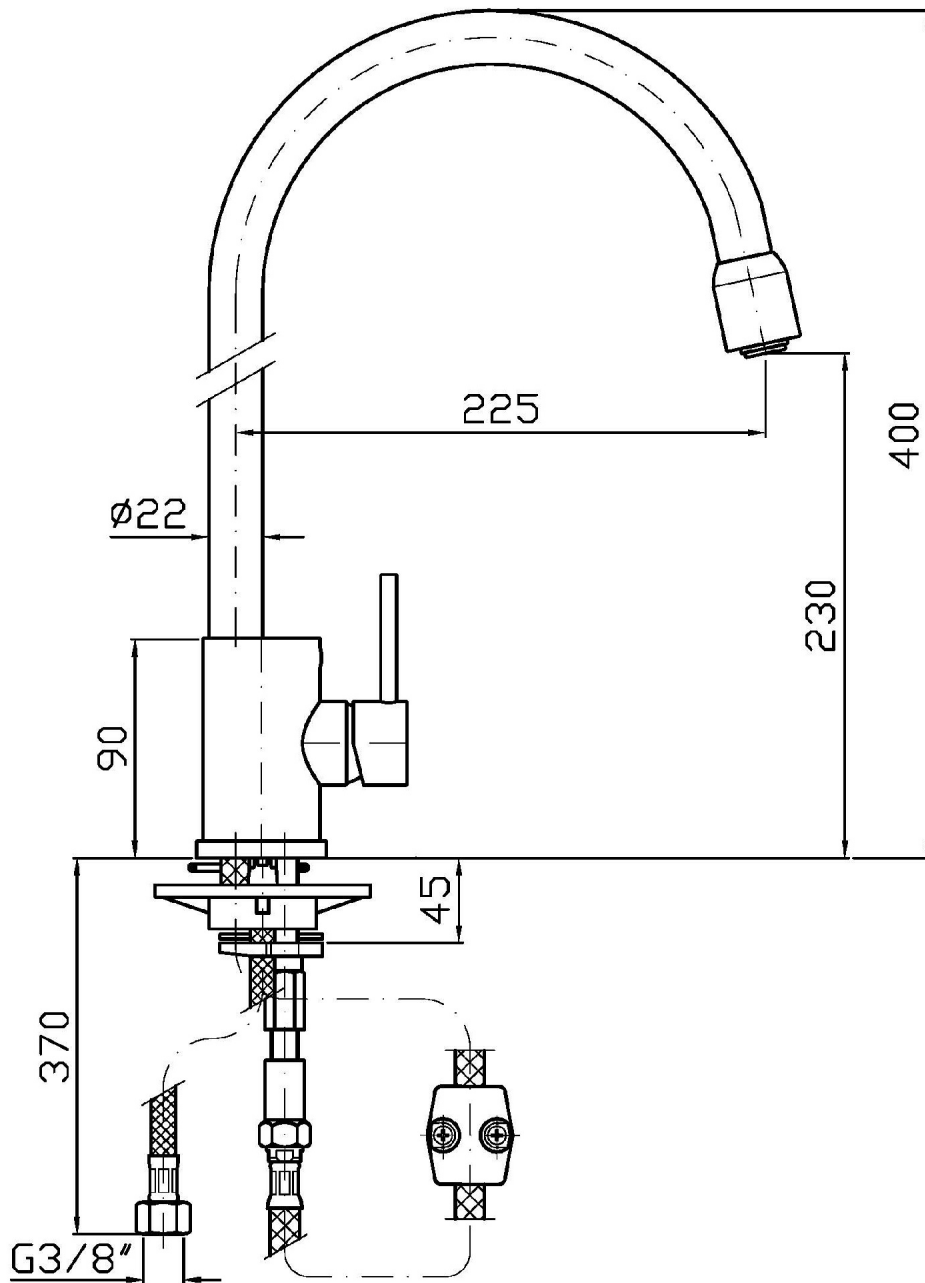

KITCHEN

ZP4271

Disegno Complessivo / Overall Drawing