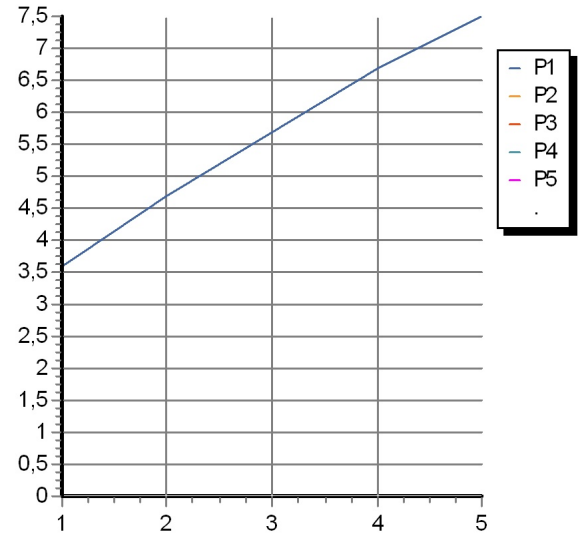

KITCHEN

ZP4291 Pesì e Misure / Weights and Sizes

| | | |
|---------------------------|---------------|-------------------|
| Peso (Kg) Weight (lb) | 2,795 (Kg) | 6,161857 (lb) |
| Volume (dc3) - (in3) | 13,34 (dc3) | 0,000814 (in3) |
| h (mm) - (in) | 90 (mm) | 3,543309 (in) |
| L1 (mm) - (in) | 285 (mm) | 11,2204785 (in) |
| L2 (mm) - (in) | 520 (mm) | 20,472452 (in) |