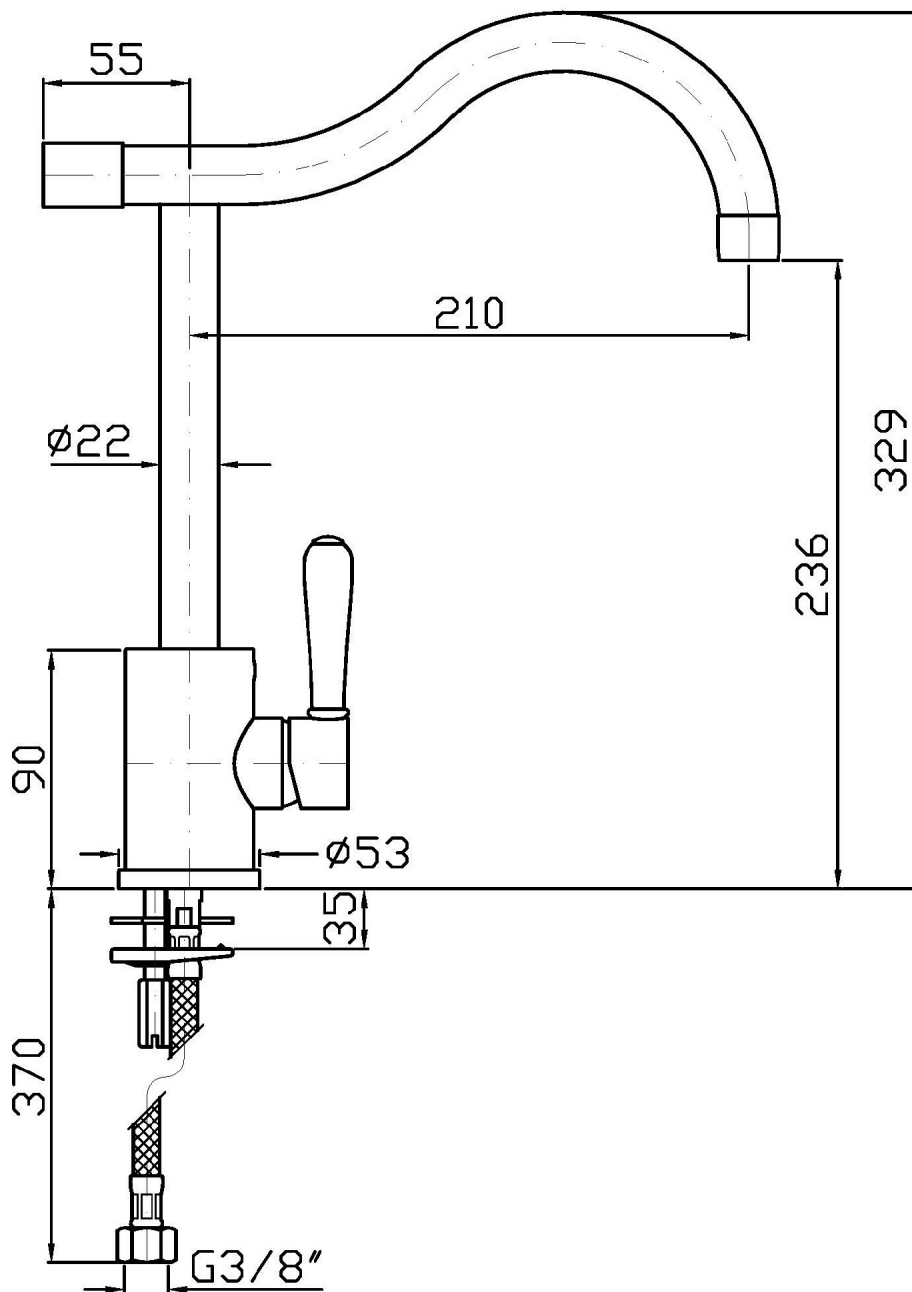

Shock single lever sink mixer with swivel spout, aerator, flexible tails.

Finiture / Finishes

Cromo / Chrome

KITCHEN

ZP5268

Disegno Complessivo / Overall Drawing

KITCHEN

ZP5268

Esplosi / Exploded

KITCHEN

ZP5268 Portate / Flowrates (lt/min)

PRESSIONE PRESSURE	1 BAR	2 BAR	3 BAR	4 BAR	5 BAR
LAVELLO SINK	5,9	8,4	10,3	12	13,4
P1					
P2					
P3					
P4					
P5					

KITCHEN

ZP5268 Pesì e Misure / Weights and Sizes

Peso (Kg) Weight (lb)	2,32 (Kg)	5,114672 (lb)
Volume (dc3) - (in3)	7,43 (dc3)	0,000453 (in3)
h (mm) - (in)	90 (mm)	3,543309 (in)
L1 (mm) - (in)	250 (mm)	9,842525 (in)
L2 (mm) - (in)	330 (mm)	12,992133 (in)