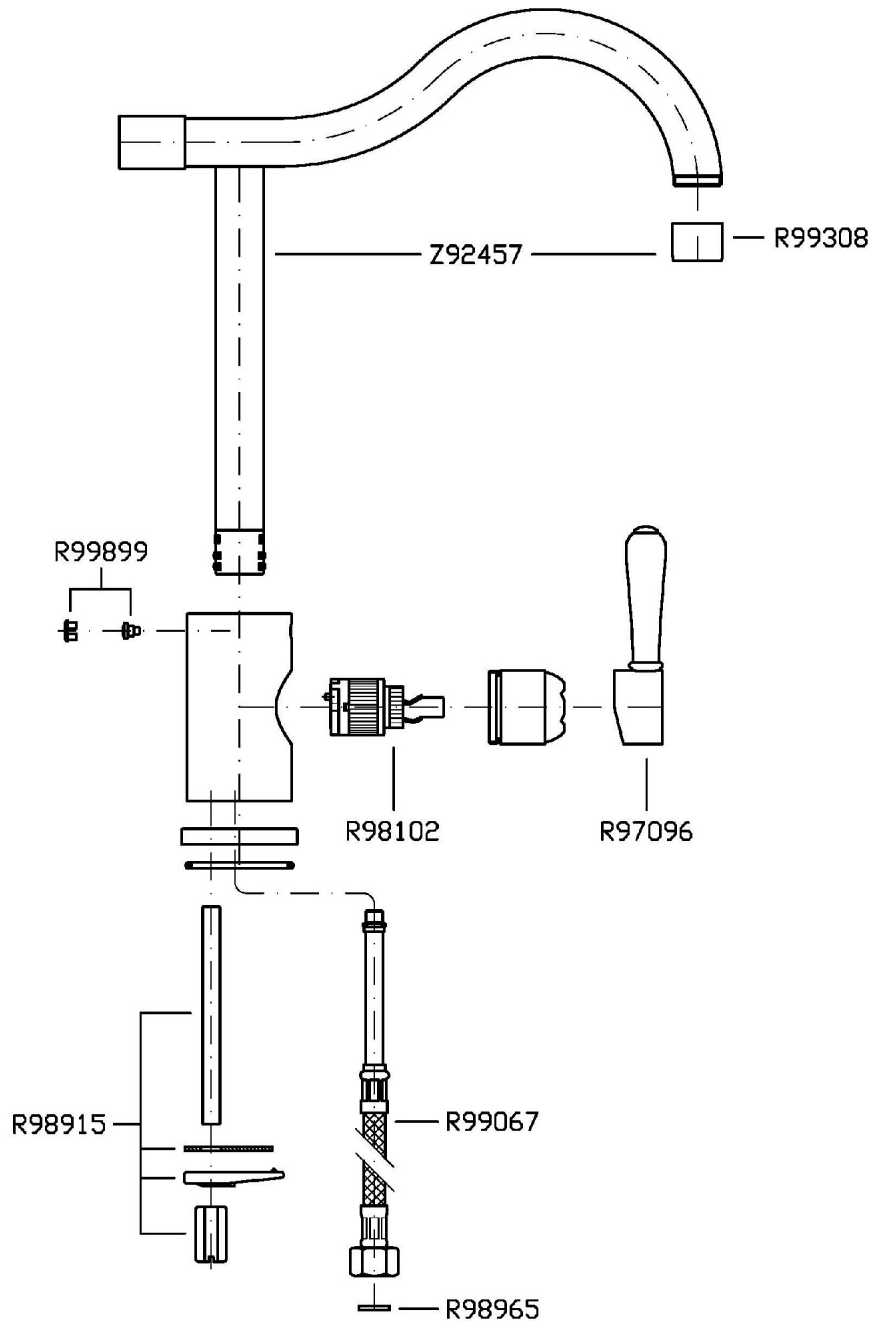

Shock single lever sink mixer with swivel spout, aerator, flexible tails.

Finiture / Finishes

Cromo / Chrome

KITCHEN

ZP5268

Disegno Complessivo / Overall Drawing

KITCHEN

ZP5268

Esplosi / Exploded

KITCHEN

ZP5268 Portate / Flowrates (lt/min)

PRESSIONE PRESSURE	1 BAR	2 BAR	3 BAR	4 BAR	5 BAR
LAVELLO SINK	5,9	8,4	10,3	12	13,4
P1					
P2					
P3					
P4					
P5					

KITCHEN

ZP5268 Pesì e Misure / Weights and Sizes

Peso (Kg) Weight (lb)	2,32 (Kg)	5,114672 (lb)
Volume (dc3) - (in3)	7,43 (dc3)	0,000453 (in3)
h (mm) - (in)	90 (mm)	3,543309 (in)
L1 (mm) - (in)	250 (mm)	9,842525 (in)
L2 (mm) - (in)	330 (mm)	12,992133 (in)