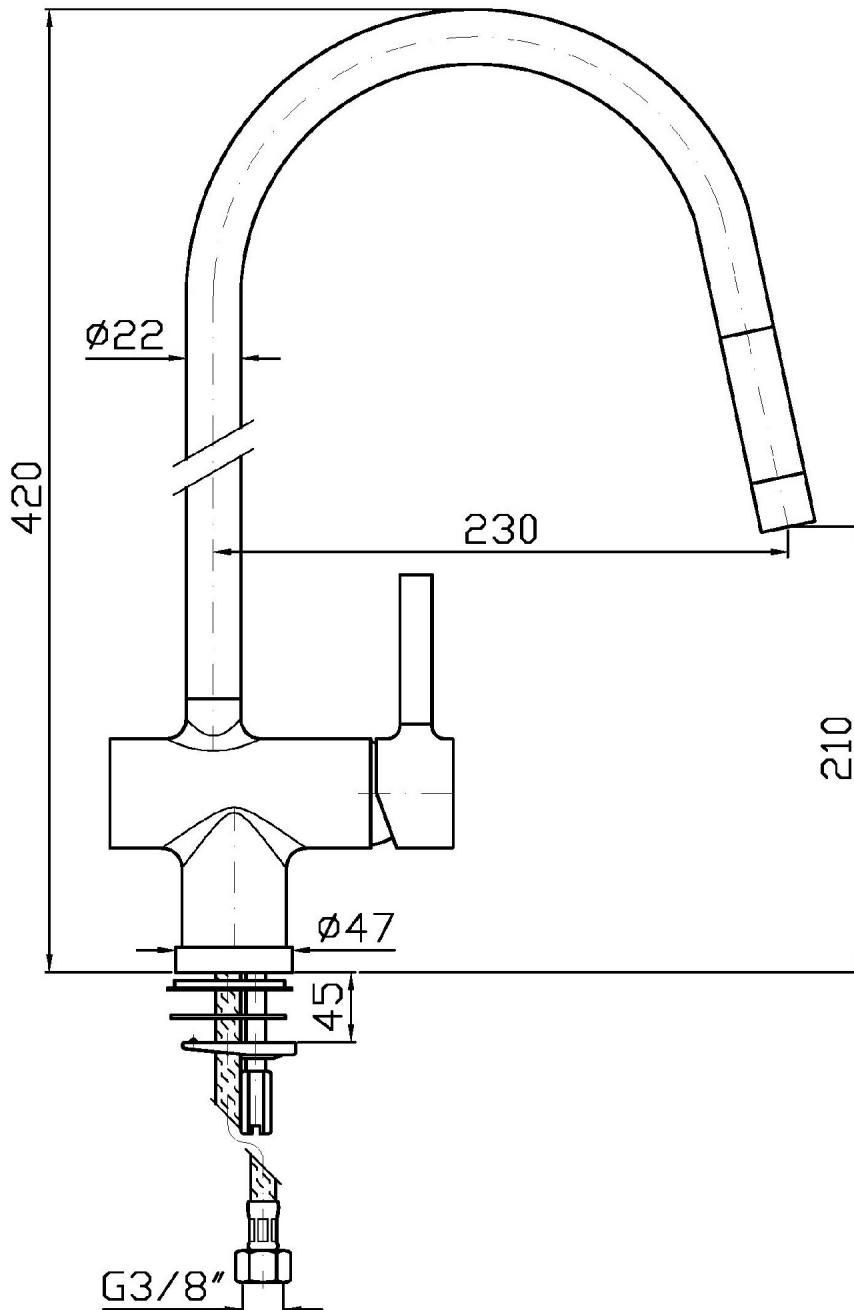

## KITCHEN

ZP6285

Disegno Complessivo / Overall Drawing

## KITCHEN

ZP6285

Pesi e Misure / Weights and Sizes

Peso ( Kg ) Weight ( lb )	3,79 ( Kg )	8,355434 ( lb )
Volume ( dc3 ) - ( in3 )	15,98 ( dc3 )	0,000975 ( in3 )
h ( mm ) - ( in )	90 ( mm )	3,543309 ( in )
L1 ( mm ) - ( in )	335 ( mm )	13,1889835 ( in )
L2 ( mm ) - ( in )	530 ( mm )	20,866153 ( in )