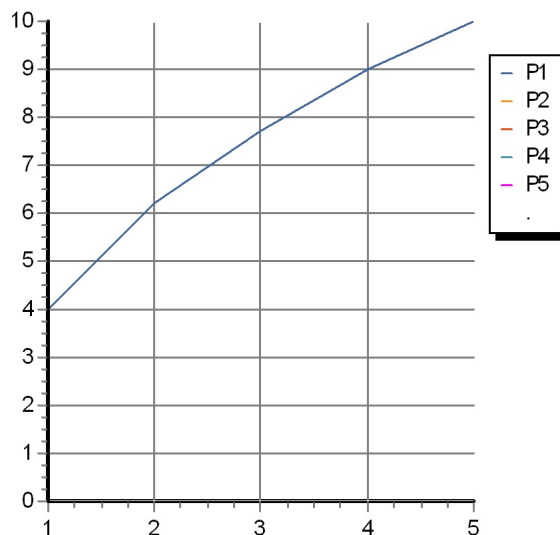

## KITCHEN

ZP6285

Portate / Flowrates (lt/min)

PRESSIONE PRESSURE	1 BAR	2 BAR	3 BAR	4 BAR	5 BAR
LAVELLO CON DOCETTA LAVELLO CON DOCETTA	4	6,2	7,7	9	10
P2					
P3					
P4					
P5					

## KITCHEN

ZP6285

Pesi e Misure / Weights and Sizes

Peso ( Kg ) Weight ( lb )	3,79 ( Kg )	8,355434 ( lb )
Volume ( dc3 ) - ( in3 )	15,98 ( dc3 )	0,000975 ( in3 )
h ( mm ) - ( in )	90 ( mm )	3,543309 ( in )
L1 ( mm ) - ( in )	335 ( mm )	13,1889835 ( in )
L2 ( mm ) - ( in )	530 ( mm )	20,866153 ( in )