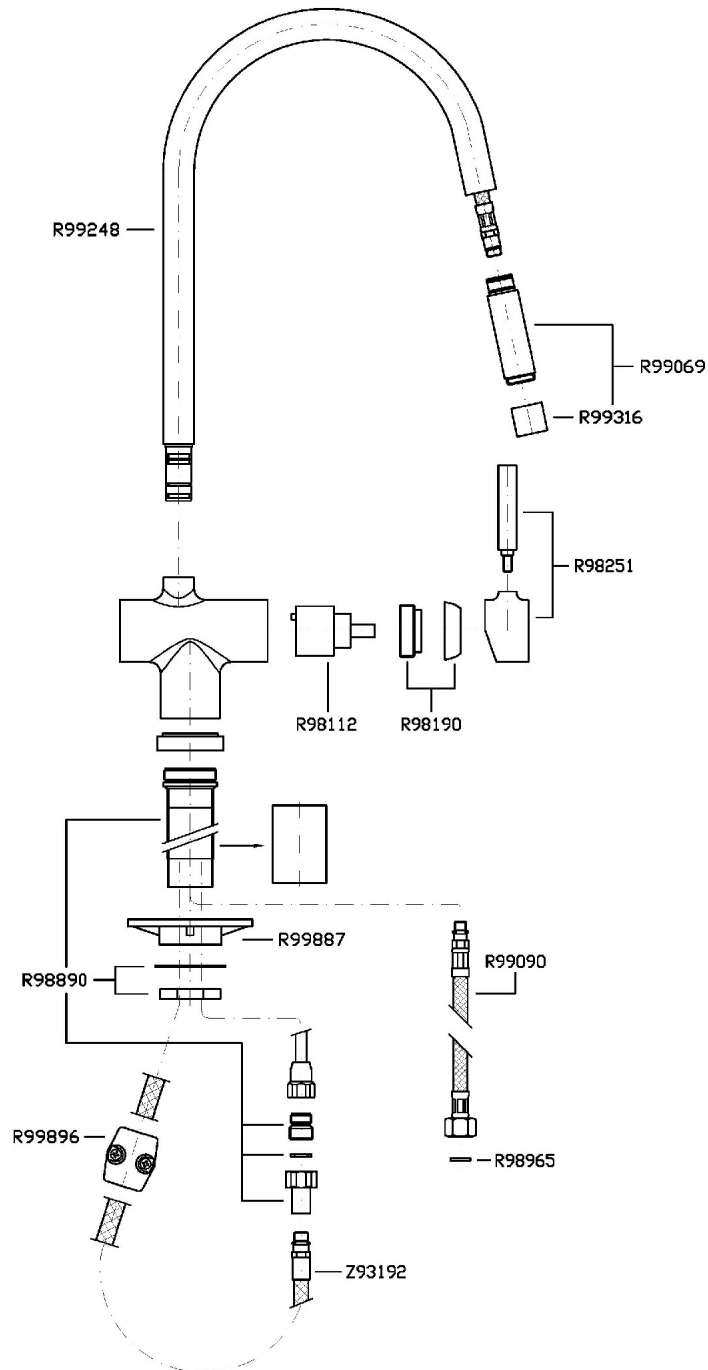

## KITCHEN

ZP6285

Disegno Complessivo / Overall Drawing

## KITCHEN

ZP6285

Esplosi / Exploded

## KITCHEN

ZP6285

Portate / Flowrates (lt/min)

PRESSIONE PRESSURE	1 BAR	2 BAR	3 BAR	4 BAR	5 BAR
LAVELLO CON DOCETTA LAVELLO CON DOCETTA	4	6,2	7,7	9	10
P2					
P3					
P4					
P5					

## KITCHEN

ZP6285

Pesi e Misure / Weights and Sizes

Peso ( Kg ) Weight ( lb )	3,79 ( Kg )	8,355434 ( lb )
Volume ( dc3 ) - ( in3 )	15,98 ( dc3 )	0,000975 ( in3 )
h ( mm ) - ( in )	90 ( mm )	3,543309 ( in )
L1 ( mm ) - ( in )	335 ( mm )	13,1889835 ( in )
L2 ( mm ) - ( in )	530 ( mm )	20,866153 ( in )