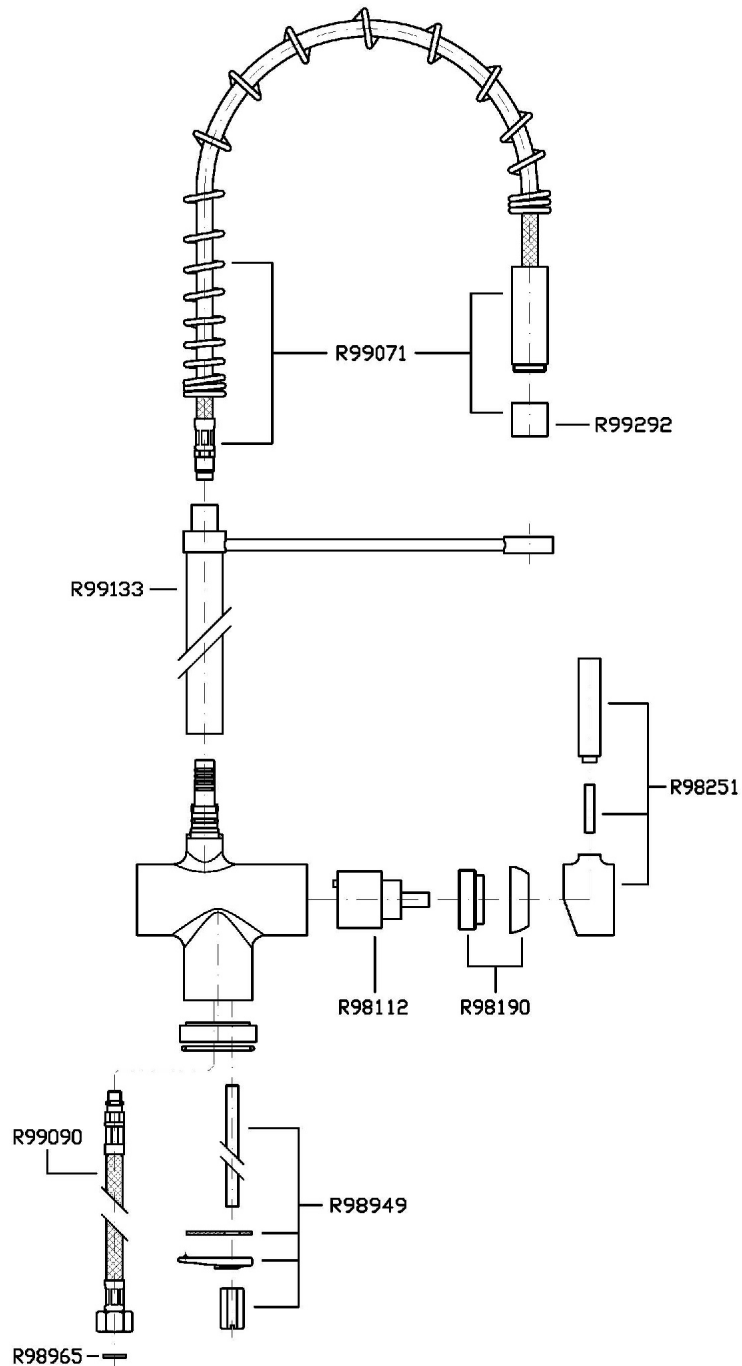

KITCHEN

ZP6286

Esplosi / Exploded