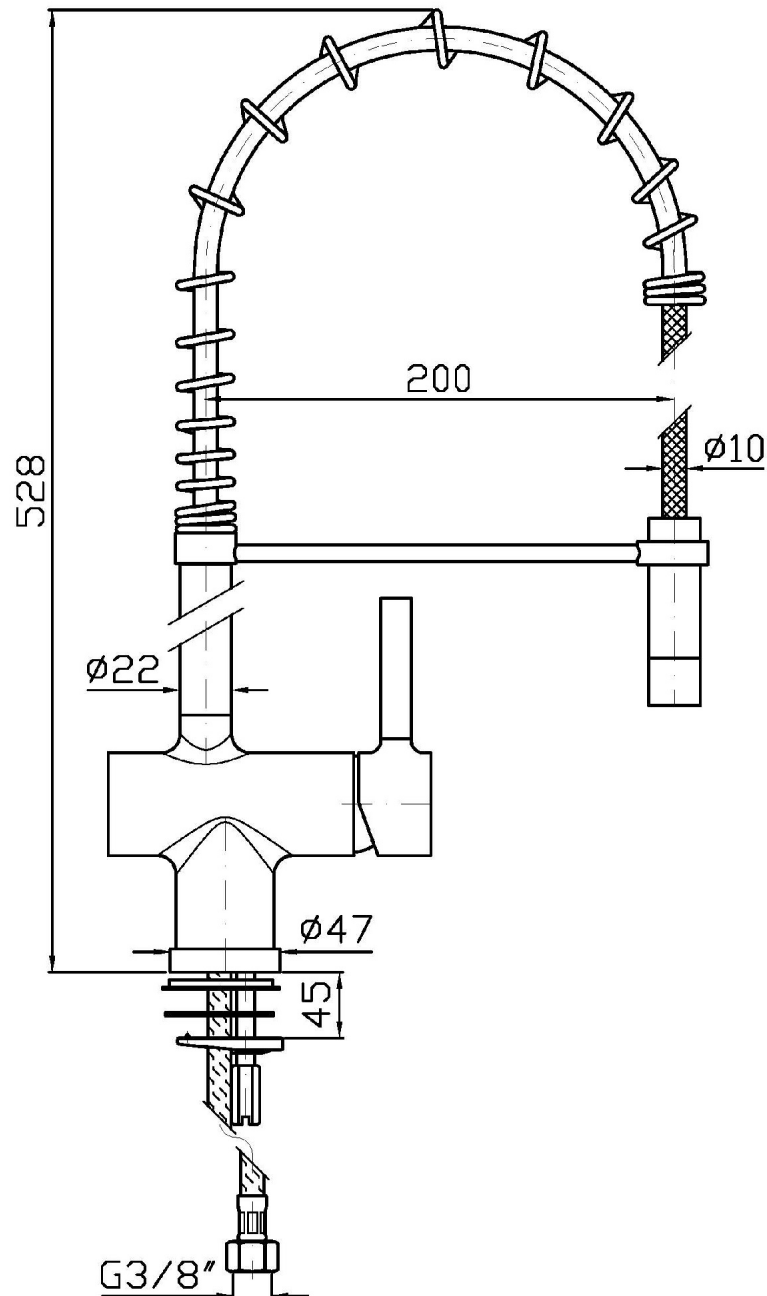

KITCHEN

ZP6286

Disegno Complessivo / Overall Drawing