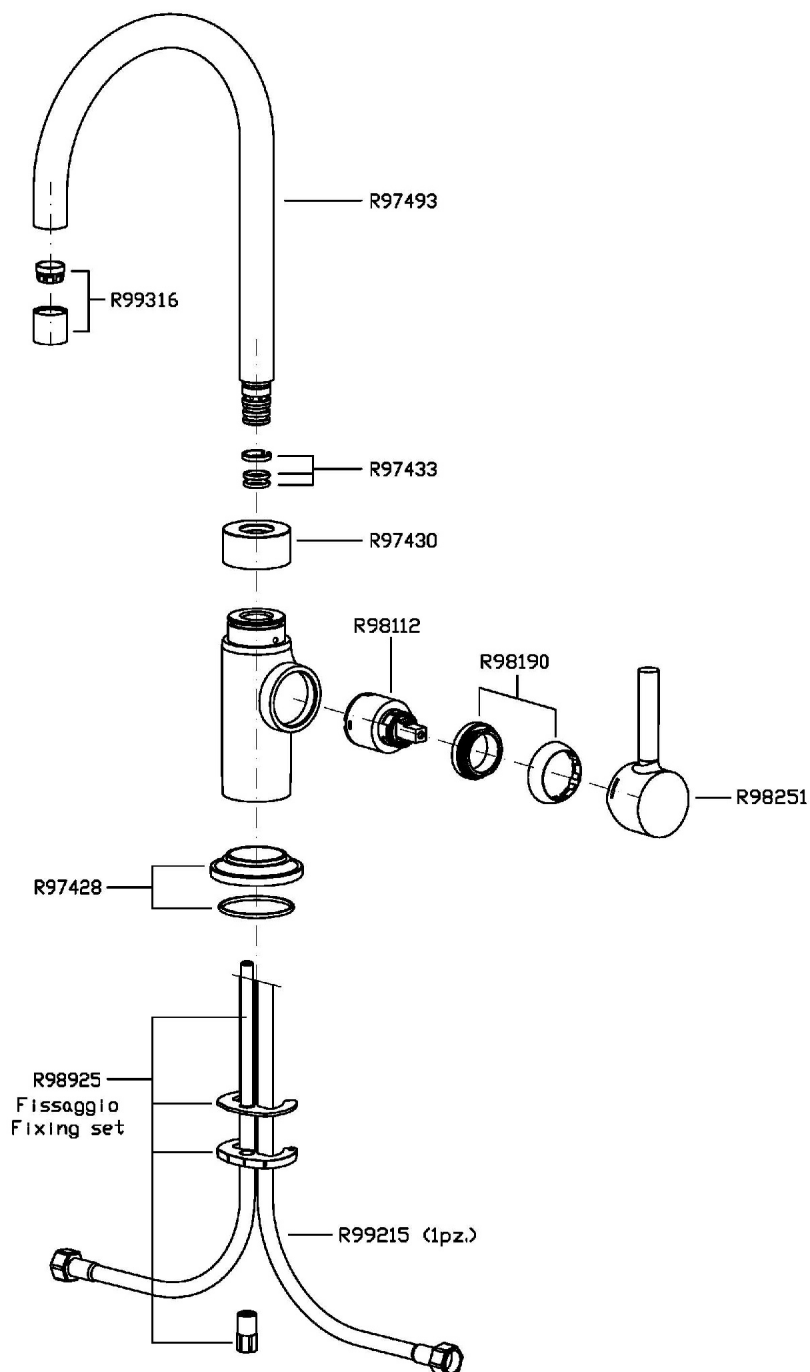

Pan Style single lever sink mixer with swivel spout, aerator, flexible tails.

Finiture / Finishes

Cromo / Chrome

KITCHEN

ZP6358

Disegno Complessivo / Overall Drawing

KITCHEN

ZP6358

Esplosi / Exploded

KITCHEN

ZP6358 Portate / Flowrates (lt/min)

PRESSIONE PRESSURE	1 BAR	2 BAR	3 BAR	4 BAR	5 BAR
LAVELLO CON DOCETTA P1 SINK WITH SPRAY	3,3	4,9	6	6,9	7,7
P2					
P3					
P4					
P5					

KITCHEN

ZP6358 Pesì e Misure / Weights and Sizes

Peso (Kg) Weight (lb)	3,1 (Kg)	6,83426 (lb)
Volume (dc3) - (in3)	13,34 (dc3)	0,000814 (in3)
h (mm) - (in)	90 (mm)	3,543309 (in)
L1 (mm) - (in)	285 (mm)	11,2204785 (in)
L2 (mm) - (in)	520 (mm)	20,472452 (in)