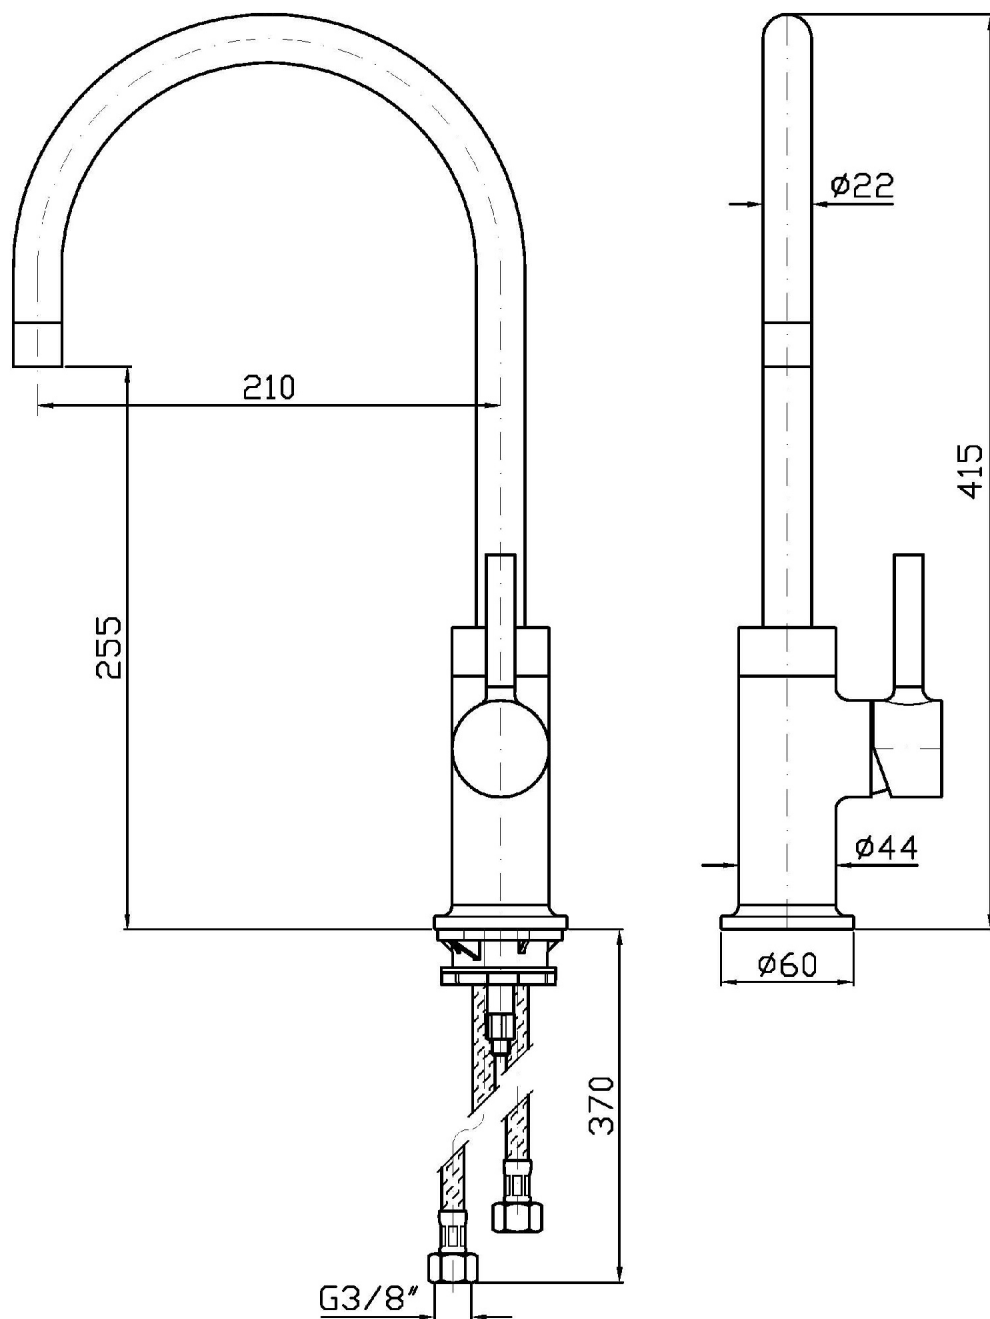

Pan Style single lever sink mixer with swivel spout, aerator, flexible tails.

Finiture / Finishes

Cromo / Chrome

KITCHEN

ZP6358

Disegno Complessivo / Overall Drawing

KITCHEN

ZP6358

Esplosi / Exploded

KITCHEN

ZP6358 Portate / Flowrates (lt/min)

PRESSIONE PRESSURE	1 BAR	2 BAR	3 BAR	4 BAR	5 BAR
LAVELLO CON DOCETTA P1 SINK WITH SPRAY	3,3	4,9	6	6,9	7,7
P2					
P3					
P4					
P5					

KITCHEN

ZP6358 Pesì e Misure / Weights and Sizes

Peso (Kg) Weight (lb)	3,1 (Kg)	6,83426 (lb)
Volume (dc3) - (in3)	13,34 (dc3)	0,000814 (in3)
h (mm) - (in)	90 (mm)	3,543309 (in)
L1 (mm) - (in)	285 (mm)	11,2204785 (in)
L2 (mm) - (in)	520 (mm)	20,472452 (in)