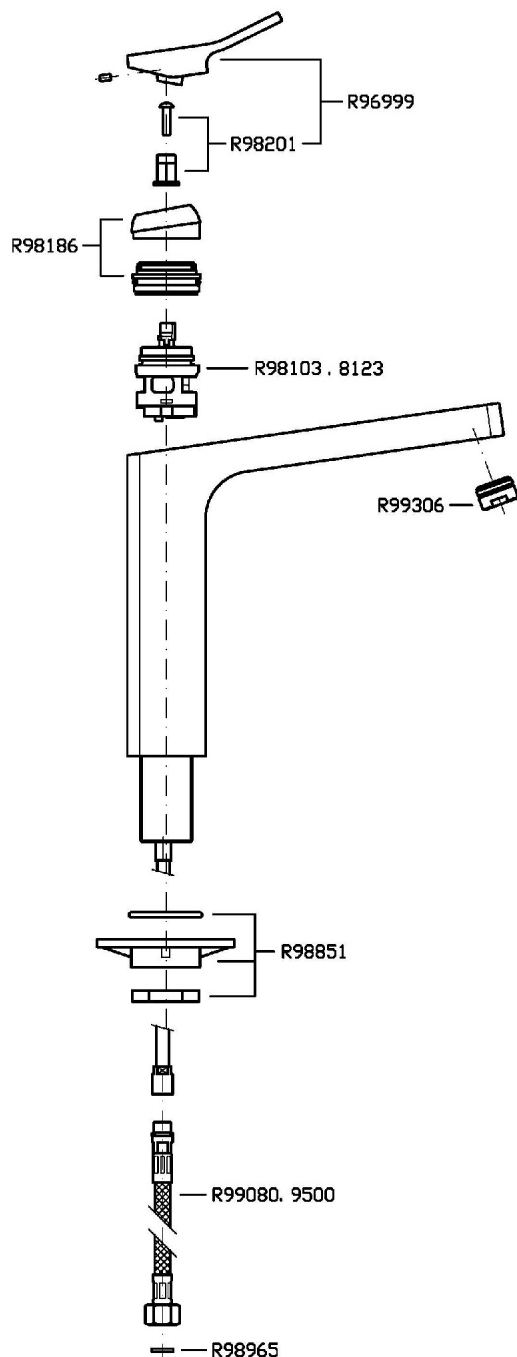

Finiture / Finishes

Cromo / Chrome

Nickel Lucido / Polished
Nickel

C8

SOFT

ZP7293

Disegno Complessivo / Overall Drawing

SOFT

ZP7293

Esplosi / Exploded

SOFT

ZP7293 Portate / Flowrates (lt/min)

PRESSIONE PRESSURE	1 BAR	2 BAR	3 BAR	4 BAR	5 BAR
LAVABO BASIN	9	13,3	15,5	18,5	20,3
P1					
P2					
P3					
P4					
P5					

SOFT

ZP7293 Pesì e Misure / Weights and Sizes

Peso (Kg) Weight (lb)	4,27 (Kg)	9,413642 (lb)
Volume (dc3) - (in3)	11,01 (dc3)	0,000672 (in3)
h (mm) - (in)	90 (mm)	3,543309 (in)
L1 (mm) - (in)	335 (mm)	13,1889835 (in)
L2 (mm) - (in)	365 (mm)	14,3700865 (in)