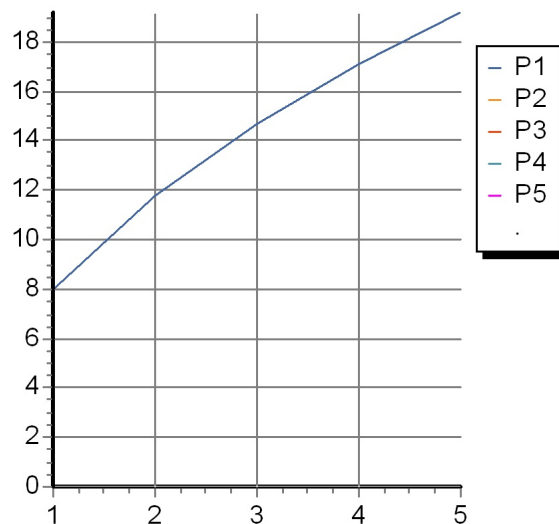

Single lever basin mixer with aerator, 1 ¼" pop-up waste, flexible tails.

Finiture / Finishes

Cromo / Chrome

SUN

ZSN599

Disegno Complessivo / Overall Drawing

SUN

ZSN599

Esplosi / Exploded

SUN

ZSN599 Portate / Flowrates (lt/min)

| PRESSIONE PRESSURE | 1 BAR | 2 BAR | 3 BAR | 4 BAR | 5 BAR |
|-----------------------|-------|-------|-------|-------|-------|
| P1 LAVABO BASIN | 8 | 11,8 | 14,7 | 17,1 | 19,2 |
| P2 | | | | | |
| P3 | | | | | |
| P4 | | | | | |
| P5 | | | | | |

SUN

ZSN599 Pesì e Misure / Weights and Sizes

| | | |
|---------------------------|--------------|-------------------|
| Peso (Kg) Weight (lb) | 1,89 (Kg) | 4,166694 (lb) |
| Volume (dc3) - (in3) | 4,05 (dc3) | 0,000247 (in3) |
| h (mm) - (in) | 70 (mm) | 2,755907 (in) |
| L1 (mm) - (in) | 150 (mm) | 5,905515 (in) |
| L2 (mm) - (in) | 385 (mm) | 15,1574885 (in) |