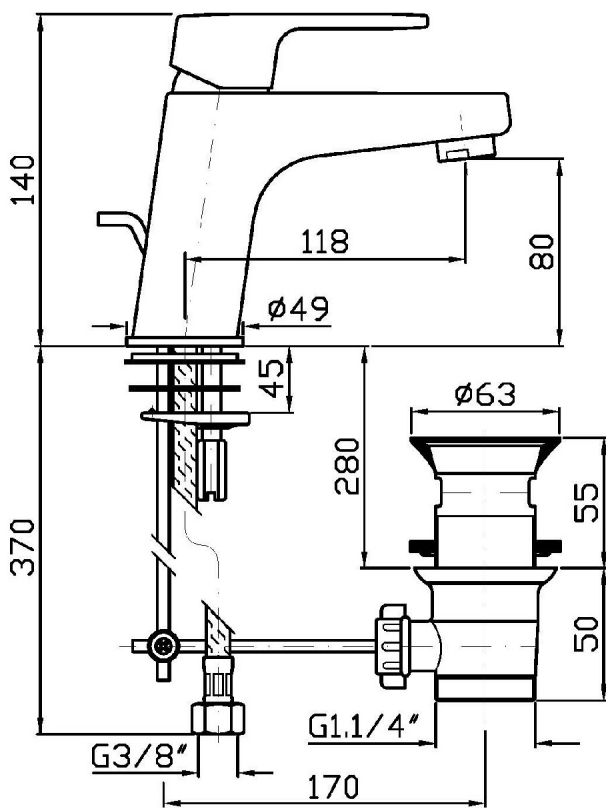

Single lever basin mixer with aerator, 1 ¼" pop-up waste, flexible tails.

Finiture / Finishes

Cromo / Chrome

SUN

ZSN599

Disegno Complessivo / Overall Drawing

SUN

ZSN599

Esplosi / Exploded

SUN

ZSN599 Portate / Flowrates (lt/min)

| PRESSIONE PRESSURE | 1 BAR | 2 BAR | 3 BAR | 4 BAR | 5 BAR |
|-----------------------|-------|-------|-------|-------|-------|
| P1 LAVABO BASIN | 8 | 11,8 | 14,7 | 17,1 | 19,2 |
| P2 | | | | | |
| P3 | | | | | |
| P4 | | | | | |
| P5 | | | | | |

SUN

ZSN599 Pesì e Misure / Weights and Sizes

| | | |
|---------------------------|--------------|-------------------|
| Peso (Kg) Weight (lb) | 1,89 (Kg) | 4,166694 (lb) |
| Volume (dc3) - (in3) | 4,05 (dc3) | 0,000247 (in3) |
| h (mm) - (in) | 70 (mm) | 2,755907 (in) |
| L1 (mm) - (in) | 150 (mm) | 5,905515 (in) |
| L2 (mm) - (in) | 385 (mm) | 15,1574885 (in) |