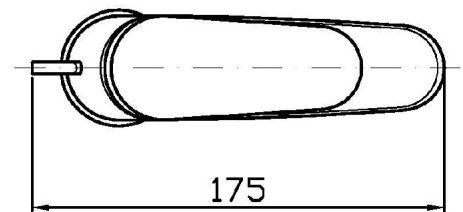

Single lever basin mixer with aerator, 1 ¼" pop-up waste, flexible tails.

Finiture / Finishes

Cromo / Chrome

SUN

ZSN599

Disegno Complessivo / Overall Drawing

SUN

ZSN599

Esplosi / Exploded

SUN

ZSN599 Portate / Flowrates (lt/min)

| PRESSIONE PRESSURE | 1 BAR | 2 BAR | 3 BAR | 4 BAR | 5 BAR |
|-----------------------|-------|-------|-------|-------|-------|
| P1 LAVABO BASIN | 8 | 11,8 | 14,7 | 17,1 | 19,2 |
| P2 | | | | | |
| P3 | | | | | |
| P4 | | | | | |
| P5 | | | | | |

SUN

ZSN599 Pesì e Misure / Weights and Sizes

| | | |
|---------------------------|--------------|-------------------|
| Peso (Kg) Weight (lb) | 1,89 (Kg) | 4,166694 (lb) |
| Volume (dc3) - (in3) | 4,05 (dc3) | 0,000247 (in3) |
| h (mm) - (in) | 70 (mm) | 2,755907 (in) |
| L1 (mm) - (in) | 150 (mm) | 5,905515 (in) |
| L2 (mm) - (in) | 385 (mm) | 15,1574885 (in) |