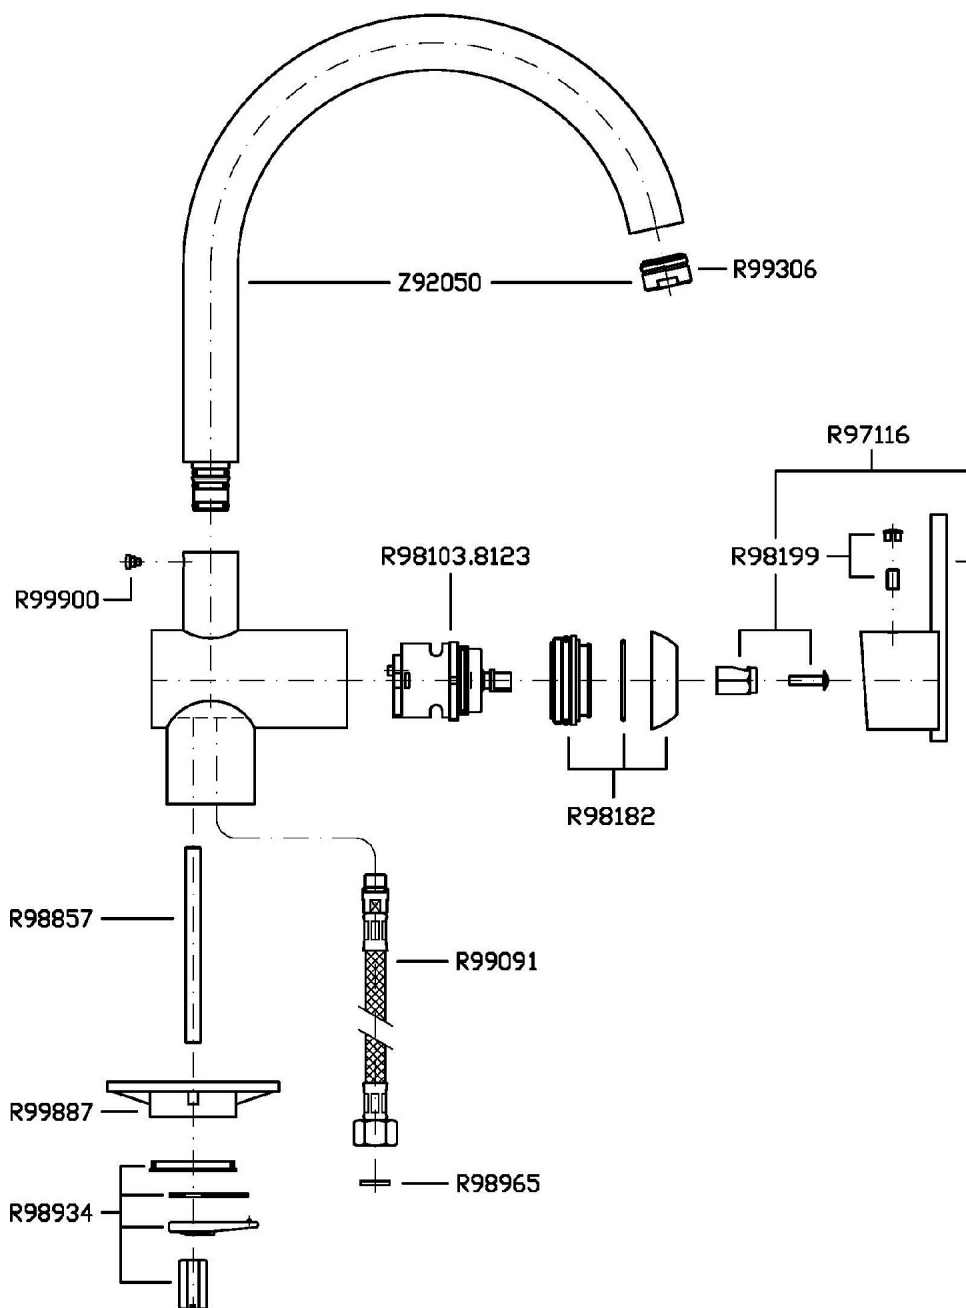

KITCHEN

ZX3370

Esplosi / Exploded