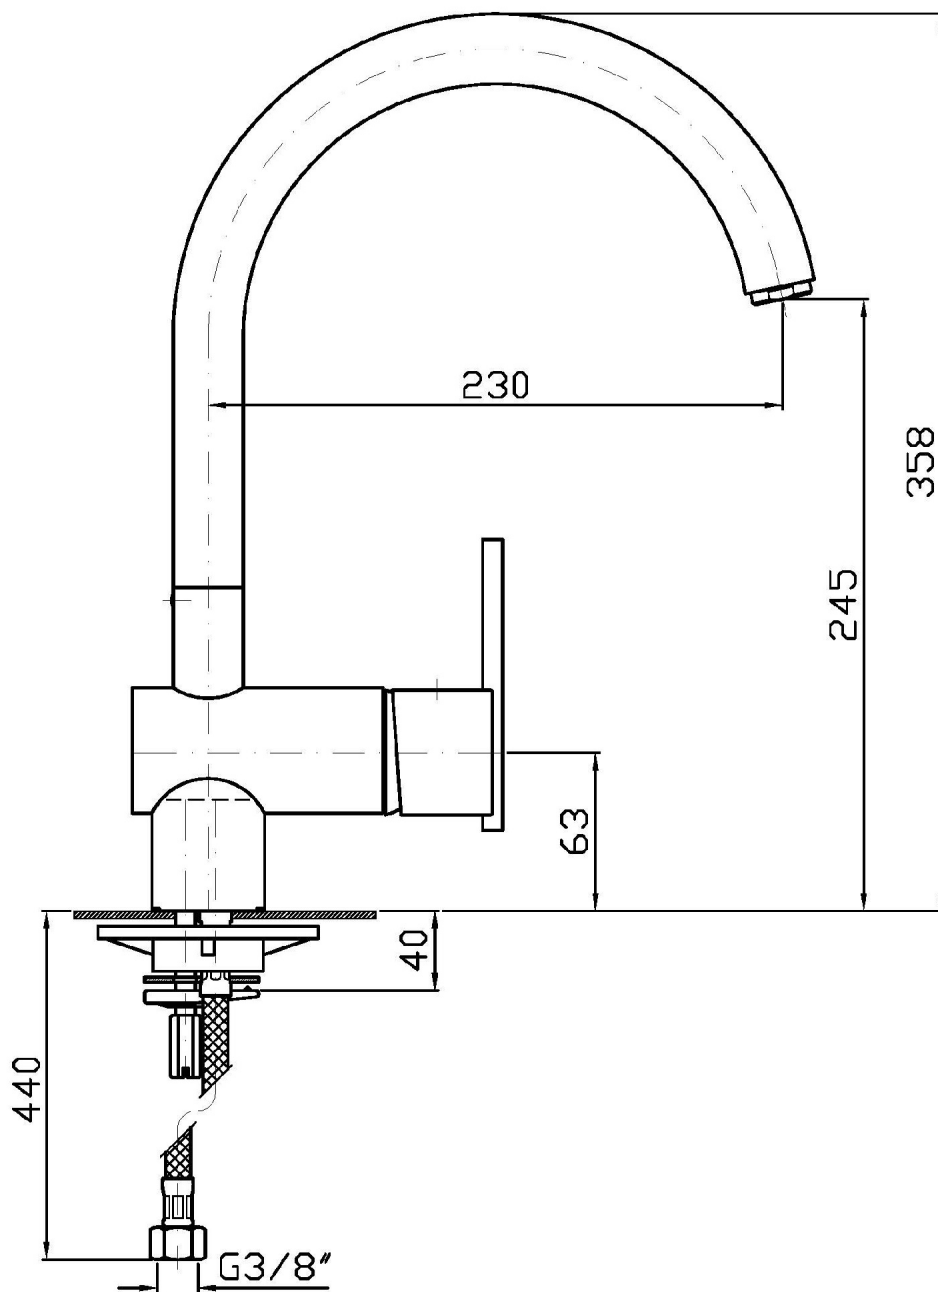

## KITCHEN

ZX3370

Disegno Complessivo / Overall Drawing

### ZX3370 Pesì e Misure / Weights and Sizes

Peso ( Kg ) Weight ( lb )	3 ( Kg )	6,6138 ( lb )
Volume ( dc3 ) - ( in3 )	7,36 ( dc3 )	0,000449 ( in3 )
h ( mm ) - ( in )	90 ( mm )	3,543309 ( in )
L1 ( mm ) - ( in )	250 ( mm )	9,842525 ( in )
L2 ( mm ) - ( in )	327 ( mm )	12,8740227 ( in )